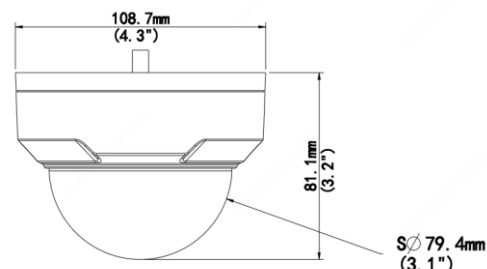

Dimensions

Accessories

See Camera Accessories Guide