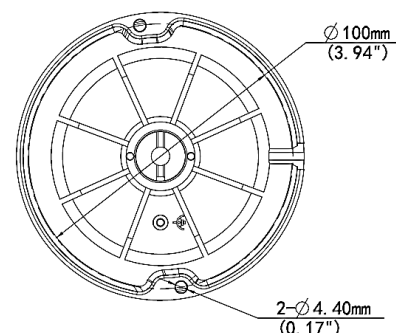

Dimensions

Accessories

See Camera Accessories Guide