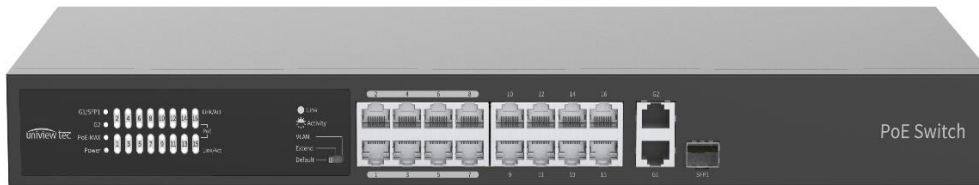

## PoE Network Switch

16-port Switch

24-port Switch

### PoE Switch

## **NSW162PX / NSW242PX**

- > Fully Adheres to National Defense Authorization Act (NDA) Guidelines
- > 16 x 100Mbps RJ45 PoE ports, 225W Total Capacity – model NSW162PX
- > 24 x 100Mbps RJ45 PoE ports, 370W Total Capacity – model NSW242PX
- > Each model has 1 x 1000Mbps SFP port and 2 x 1000Mbps Gigabit Ports
- > Support buffer optimization and port traffic control
- > Multiple working modes to address all applications: Normal, Secure and Surveillance
- > PoE complies with IEEE802.3af/at, up to 30W for single port
- > Up to 825ft (250m) transmission distance on EXTEND (Surveillance) mode
- > High quality, metal housing and built-in cooling fan