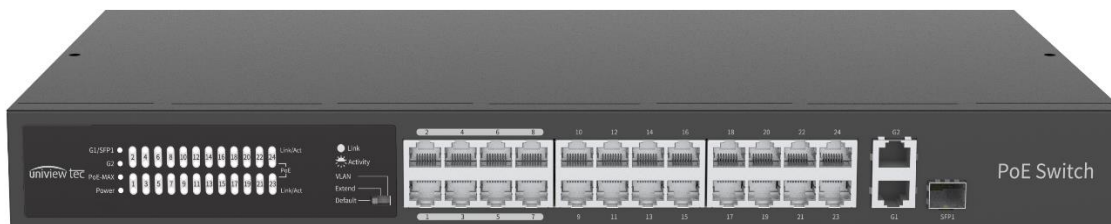

## PoE Network Switch

16-port Switch

24-port Switch

### PoE Switch

## **NSW162PX / NSW242PX**

- > Fully Adheres to National Defense Authorization Act (NDA) Guidelines
- > 16 x 100Mbps RJ45 PoE ports, 225W Total Capacity – model NSW162PX
- > 24 x 100Mbps RJ45 PoE ports, 370W Total Capacity – model NSW242PX
- > Each model has 1 x 1000Mbps SFP port and 2 x 1000Mbps Gigabit Ports
- > Support buffer optimization and port traffic control
- > Multiple working modes to address all applications: Normal, Secure and Surveillance
- > PoE complies with IEEE802.3af/at, up to 30W for single port
- > Up to 825ft (250m) transmission distance on EXTEND (Surveillance) mode
- > High quality, metal housing and built-in cooling fan