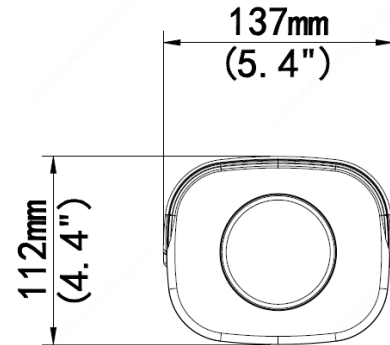

www.univiewtechnology.com

Specifications

Camera	
Sensor	1/1.8", progressive scan , 4 megapixel, CMOS
Lens	6.5 ~ 143mm, DC Iris, varifocal automatic focusing and motorized zoom lens
Angle of View (H x V)	60.47° ~ 3.49° x 36.3° ~ 1.97° (Wide ~ Tele)
Minimum Illumination	Color: 0.001 Lux (F1.5, AGC ON); 0 Lux with IR
Day/Night & WDR	IR-cut filter with auto switch (ICR); 120dB WDR
IR LED Range / Digital Noise Reduction / Shutter	Up to 150m (492ft) IR range / 2D/3D / Auto/Manual, 1 ~ 1/100000s
Video Compression / H.264 Code	Ultra 265, H.265, H.264, MJPEG / Baseline profile, Main Profile, High Profile
Maximum Frame Rate / Stream	Main Stream: 4MP (2688 x 1520): Max. 30 fps; Sub Stream: 2MP (1920 x 1080): Max. 30 fps; Third Stream: D1 (720 x 576): Max. 30 fps; Fourth Stream: D1 (720 x 576): Max. 30 fps; Fifth Stream: D1 (720 x 576): Max. 30 fps
HLC, BLC, 9:16 Corridor, Defog, OSD, Privacy, Motion, ROI, Heater	Supported
Network	
Protocols	IPv4, IGMP, ICMP, ARP, TCP, UDP, DHCP, PPPoE, RTP, RTSP, RTCP, DNS, DDNS, NTP, FTP, UPnP, HTTP, HTTPS, SMTP, 802.1x, SNMP, QoS, RTMP, SSL/TLS
Network	1 x RJ45, 10M/100M/1000M Base-TX Ethernet & 1 x 100M/1000 SFP
Smart Intrusion Prevention	False Alarm Filtering: Line Crossing, Intrusion, Region entrance / exit; Face Capture Recognition; Statistical Analysis
Compatible Integration	ONVIF (Profile S, G & T); API
Local & Network Storage	Micro-SD, up to 256GB; ANR
General	
Power	24VAC +/- 25%, PoE (IEEE802.3 at); Max 15W
Dimensions (L x W x H) & Weight	395 x 137 x 112mm (15.6 x 5.4 x 4.4"); 3.7kg (8.16lb)
Audio I/O & Compression	1 / 1; G.711 compression
Alarm I/O & Serial Port	2 / 1; 1 x RS485
Video Output	1 x BNC; Impedance 75 Ω; Amplitude 1 V [p-p]
Operating Temperature & Humidity	-40°C ~ +60°C (-40°F ~ 140°F); Humidity: 10%~ 95% RH (non-condensing)
Conformity Certifications	IP67, CE, FCC

Dimensions

Accessories

See Camera Accessories Guide