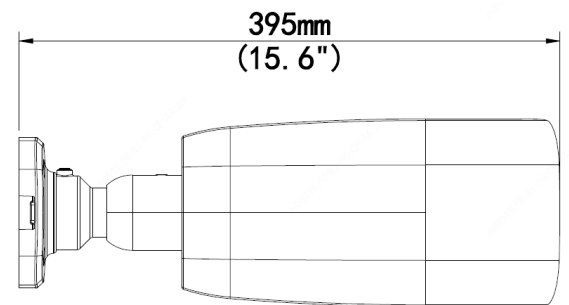

Dimensions

Accessories

See Camera Accessories Guide