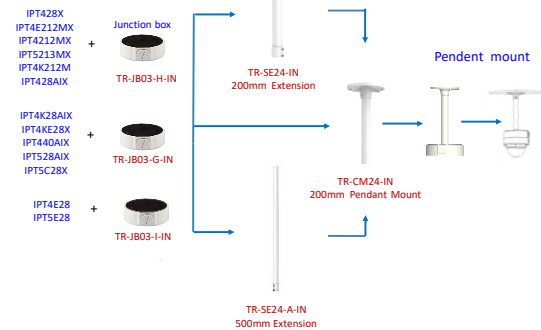

Camera Accessories Guide

11/16/2022

Vandal Domes

Turret Domes

Turret Domes

Vandal Dome Pendant Mounts

Turret Dome Pendant Mounts

PTZ Domes

PTZ Domes

uniview tec

Fisheye Domes

uniview tec

Fisheye Dome Pendant Mounts

uniview tec

Bullets

uniview tec