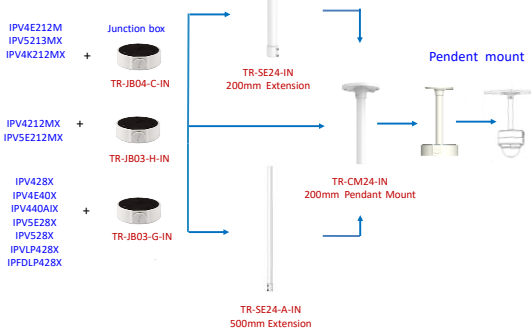

Camera Accessories Guide

11/16/2022

Vandal Domes

Turret Domes

Turret Domes

Vandal Dome Pendant Mounts

Turret Dome Pendant Mounts

PTZ Domes

PTZ Domes

uniview tec

Fisheye Domes

uniview tec

Fisheye Dome Pendant Mounts

uniview tec

Bullets

uniview tec