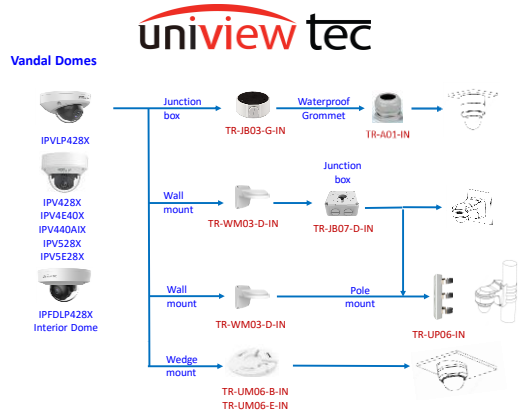

Camera Accessories Guide

11/16/2022

Vandal Domes

Turret Domes

Turret Domes

Vandal Dome Pendant Mounts

Turret Dome Pendant Mounts

PTZ Domes

PTZ Domes

uniview tec

Fisheye Domes

uniview tec

Fisheye Dome Pendant Mounts

uniview tec

Bullets

uniview tec