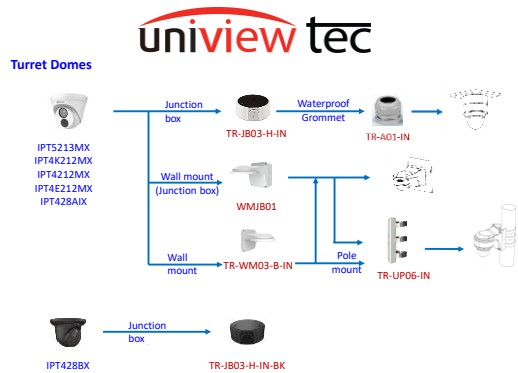

Camera Accessories Guide

11/16/2022

Vandal Domes

Turret Domes

Turret Domes

Vandal Dome Pendant Mounts

Turret Dome Pendant Mounts

PTZ Domes

PTZ Domes

uniview tec

Fisheye Domes

uniview tec

Fisheye Dome Pendant Mounts

uniview tec

Bullets

uniview tec