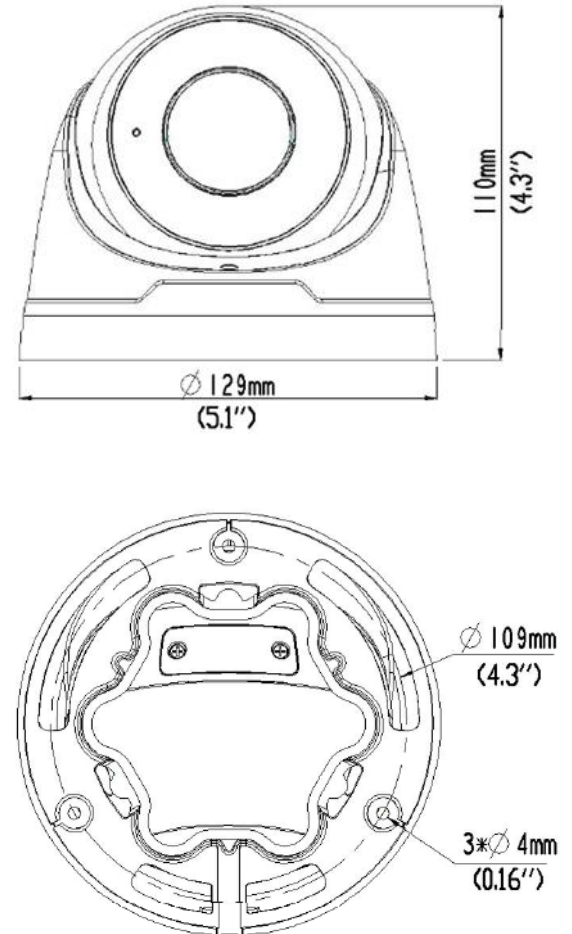

www.univiewtechnology.com

Specifications

| Camera | |
|----------------------------------|--|
| Sensor | 1/3", progressive scan, 4 megapixel, CMOS |
| Lens | 2.7 ~ 13.5mm, varifocal automatic focusing and motorized zoom lens |
| Angle of View (H x V) | 98.26° ~ 31.35° x 54.76° ~ 18.55° (wide ~ tele) |
| Shutter | Auto/Manual, 1/6 ~ 1/100000 s |
| Minimum Illumination | Color: 0.002 Lux (F1.2, AGC ON); 0 Lux with IR |
| Day/Night | IR-cut filter with auto switch (ICR) |
| Digital noise reduction | 2D/3D DNR |
| IR LED Range | Up to 40m (131ft) IR range |
| WDR | 120dB |
| Video Compression | Ultra 265, H.265, H.264, MJPEG |
| H.264 code profile | Baseline profile, Main Profile, High Profile |
| Maximum Frame Rate / Stream | Main: 4MP (2688 x 1520) @ 30fps Sub: 720P (1280 x 720) @ 30fps Third Stream: D1 (720 x 576) @ 30fps |
| HLC, BLC, Defog, Flip | Supported |
| OSD, Privacy, Motion & ROI | Up to 8 areas |
| Network | |
| Protocols | IPv4, IGMP, ICMP, ARP, TCP, UDP, DHCP, PPPoE, RTP, RTSP, RTCP, DNS, DDNS, NTP, FTP, UPnP, HTTP, HTTPS, SMTP, 802.1x, SNMP, QoS |
| Compatible Integration | ONVIF (Profile S, G, T); API |
| Network | RJ45, 10M/100M Base-TX Ethernet |
| Smart Intrusion Prevention | Cross Line, Intrusion, Enter Area, Leave Area detection; Motion detection |
| Local Storage | Micro-SD, up to 256GB |
| Network Storage | Automatic Network Replenishment (ANR) |
| General | |
| Power | 12VDC +/- 25%, PoE (IEEE802.3 af); Max 7W |
| Dimensions (Ø x H) & Weight | Ø129 x 110mm (Ø5.1 x 4.3"); 0.69kg (1.52lb) |
| Audio I/O & Compression | 1 / 0, with built-in microphone; G711 |
| Operating Temperature & Humidity | -30°C ~ +60°C (-22°F ~ 140°F); Humidity: 10%~95% RH (non-condensing) |
| Conformity Certifications | IP67, IK10, CE, FCC |

Dimensions

Accessories

See Camera Accessories Guide