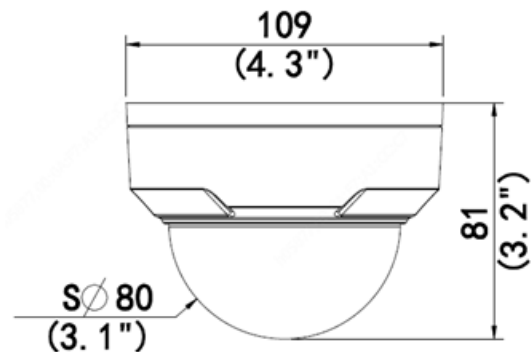

## Dimensions

Camera	
Sensor	1/3", progressive scan, 4 megapixel, CMOS
Lens	2.8mm @ F1.6
Angle of View (H x V)	101.1° x 55.3°
Shutter	Auto/Manual, 1 ~ 1/100000 s
Minimum Illumination	Color: 0.003 Lux (F1.6, AGC ON); 0 Lux with IR
Day/Night	IR-cut filter with auto switch (ICR)
Digital noise reduction	2D/3D DNR
IR LED Range & Wavelength	Up to 30m (98 ft) IR range; 850nm
WDR	120dB
Video Compression	Ultra 265, H.265, H.264, MJPEG
H.264 code profile	Baseline profile, Main Profile, High Profile
Maximum Frame Rate / Stream	Main: 4MP (2688 x 1520) @ 25fps Sub: 720P (1280 x 720) @ 30fps
HLC, BLC, Defog, Flip, 9:16 Corridor	Supported
OSD, Privacy Mask, Motion Detection & ROI	Up to 8 areas
Network	
Protocols	IPv4, IGMP, ICMP, ARP, TCP, UDP, DHCP, RTP, RTSP, RTCP, RTMP, DNS, DDNS, NTP, FTP, UPnP, HTTP, HTTPS, SMTP, SSL, 802.1x, SNMP
Compatible Integration	ONVIF (Profile S, G, T), API
Network	RJ45, 10M/100M Base-TX Ethernet
Behavior Video Analytics	Intrusion, Human Body Detection, Motion Detection, Tampering Alarm
Local and Network Storage	Micro-SD, up to 256GB / Automatic Network Replenishment (ANR)
General	
Power	12VDC +/-25%, PoE (IEEE802.3 af); Power consumption: Max 5.5W
Dimensions (Ø x H) & Weight	Ø109 x 81 mm (Ø4.3" x 3.2"); 0.35kg (0.77lb)
Operating Temperature & Humidity	-30°C ~ +60°C (-22°F ~ 140°F); Humidity: 10%~95% RH (non-condensing)
Conformity Certifications	IP67, IK10; CE, FCC