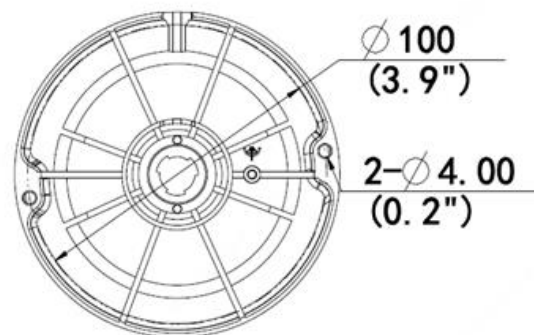

## Specifications

## Dimensions

Camera	
Sensor	1/3", progressive scan, 4 megapixel, CMOS
Lens	2.8mm @ F1.6
Angle of View (H x V)	101.1° x 55.3°
Shutter	Auto/Manual, 1 ~ 1/100000 s
Minimum Illumination	Color: 0.003 Lux (F1.6, AGC ON); 0 Lux with IR
Day/Night	IR-cut filter with auto switch (ICR)
Digital noise reduction	2D/3D DNR
IR LED Range & Wavelength	Up to 30m (98 ft) IR range; 850nm
WDR	120dB
Video Compression	Ultra 265, H.265, H.264, MJPEG
H.264 code profile	Baseline profile, Main Profile, High Profile
Maximum Frame Rate / Stream	Main: 4MP (2688 x 1520) @ 25fps Sub: 720P (1280 x 720) @ 30fps
HLC, BLC, Defog, Flip, 9:16 Corridor	Supported
OSD, Privacy Mask, Motion Detection & ROI	Up to 8 areas
Network	
Protocols	IPv4, IGMP, ICMP, ARP, TCP, UDP, DHCP, RTP, RTSP, RTCP, RTMP, DNS, DDNS, NTP, FTP, UPnP, HTTP, HTTPS, SMTP, SSL, 802.1x, SNMP
Compatible Integration	ONVIF (Profile S, G, T), API
Network	RJ45, 10M/100M Base-TX Ethernet
Behavior Video Analytics	Intrusion, Human Body Detection, Motion Detection, Tampering Alarm
Local and Network Storage	Micro-SD, up to 256GB / Automatic Network Replenishment (ANR)
General	
Power	12VDC +/-25%, PoE (IEEE802.3 af); Power consumption: Max 5.5W
Dimensions (Ø x H) & Weight	Ø109 x 81 mm (Ø4.3" x 3.2"); 0.35kg (0.77lb)
Operating Temperature & Humidity	-30°C ~ +60°C (-22°F ~ 140°F); Humidity: 10%~95% RH (non-condensing)
Conformity Certifications	IP67, IK10; CE, FCC