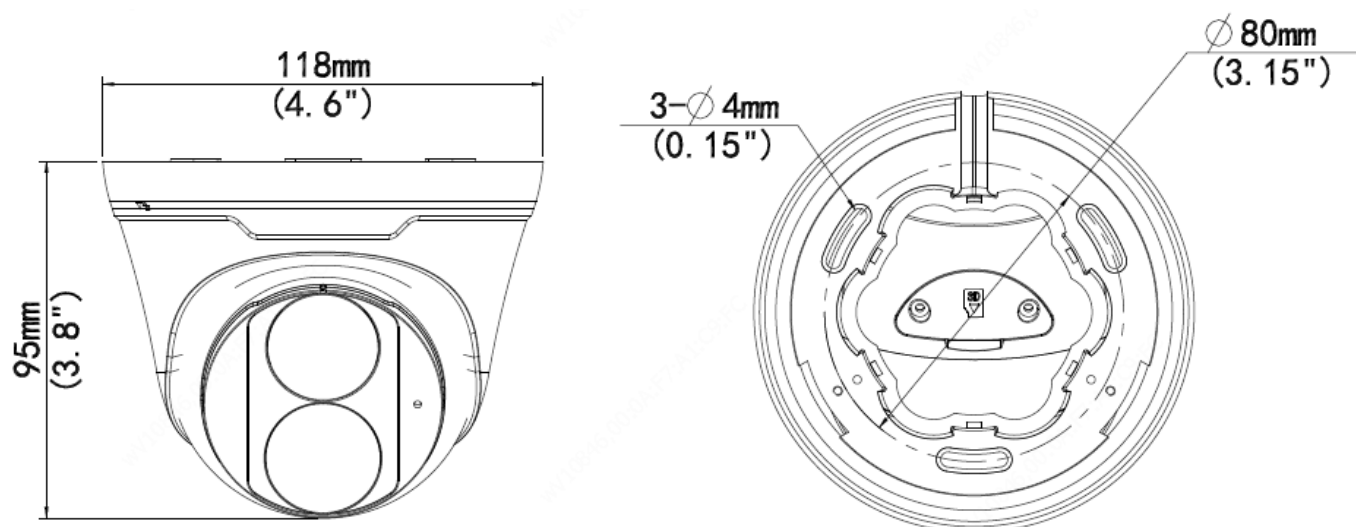

Working Environment	-30°C ~ 60°C (-22°F ~ 140°F), Humidity: ≤95% RH (non-condensing)
Surge Protection	2KV
Conformity Certifications	IP67, CE, FCC

Dimensions

Accessories

See Camera Accessories Guide