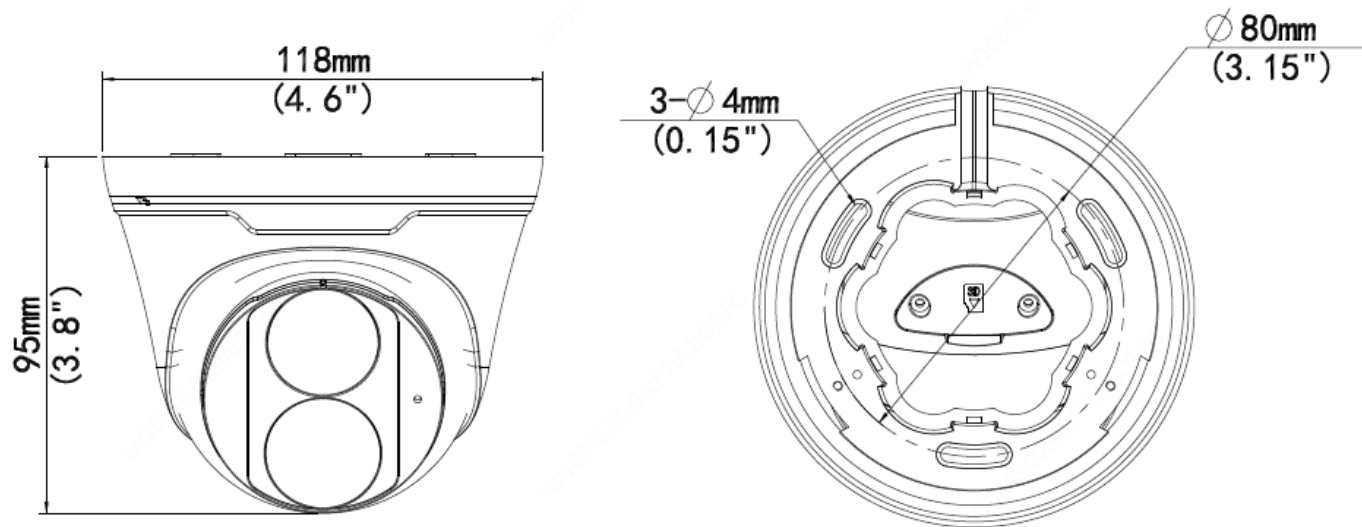

Dimensions

Accessories

See Camera Accessories Guide