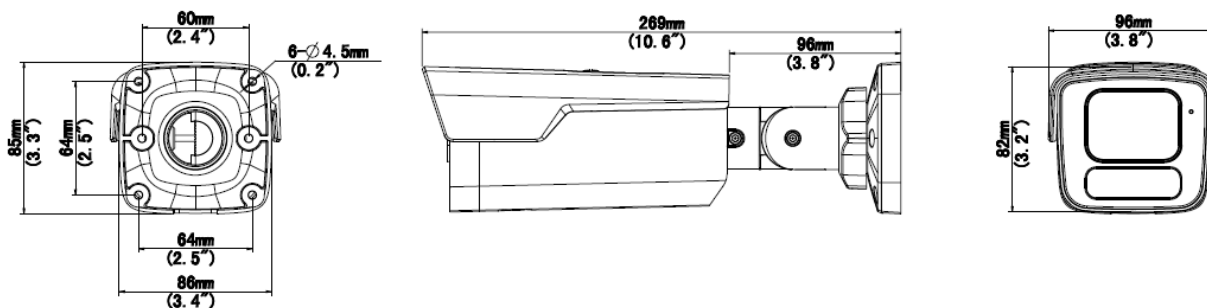

## Specifications

Camera				
Sensor	1/2.7" 5MP, progressive scan CMOS			
Minimum illumination	Color: 0.002 lux (F1.6, AGC ON); 0 lux with IR on			
True Day / Night	IR-cut filter with auto switch (ICR)			
Shutter	Auto / Manual, 1 ~ 1/100000s			
Adjustment angle (3-way Axis)	Pan: 0° ~ 360°; Tilt: 0° ~ 90°; Rotate: 0° ~ 360°			
WDR	130dB			
S/N	>56dB			
Lens				
Lens	2.8mm @ F1.6			
Iris	Fixed			
Field of View (H)	110.71°			
Field of View (V)	56.39°			
Field of View (O)	114.11°			
DORI				
DORI Distance	Detect (m)	Observe (m)	Recognize (m)	Identify (m)
	63	25.2	12.6	6.3
Illuminator				
IR Range	Up to 80m (262ft) IR range			
Wavelength	850nm			
IR On/Off Control	Auto/Manual			
Video				
Video Compression	Ultra 265, H.265, H.264, MJPEG			
H.264 code profile	Baseline profile, Main profile, High profile			
Frame Rate	Main Stream: 5MP (2880 x 1620), Max 30fps; 4MP (2560 x 1440), Max 30fps; 3MP (2304 x 1296), Max 30fps; 1080P (1920 x 1080) Sub Stream: 1080P (1920 x 1080), Max 30fps; 720P (1280 x 720) Max 30fps; D1 (720 x 576), Max 30fps; 640 x 360, Max 30fps; 2CIF (704 x 288), Max 30fps; CIF (352 x 288), Max 30fps Third Stream: D1 (720 x 576), Max 30fps; 640 x 360, Max 30fps; 2CIF (704 x 288), Max 30fps; CIF (352 x 288), Max 30fps			
Video Bit Rate	128 Kbps~16 Mbps			
U-code	Support			
OSD	Up to 8 OSDs			
Privacy Mask	Up to 4 areas			
ROI	Up to 8 areas			
Video Stream	Triple			
Image				
White Balance	Auto / Outdoor / Fine Tune / Sodium Lamp / Locked / Auto2			

Built-in Mic	Support
Network	1 * RJ45 10M/100M Base-TX Ethernet
<b>General</b>	
Power	DC 12V±25%, PoE (IEEE 802.3af); Power consumption: Max 10W
Power Interface	Ø 5.5mm coaxial power plug
Dimensions (Ø × H)	269 x 96 x 82mm (10.6" x 3.8 x 3.2")
Weight	0.84kg (1.85lb)
Working Environment	-30°C ~ 60°C (-22°F ~ 140°F), Humidity: ≤95% RH (non-condensing)
Surge Protection	4KV
Conformity Certifications	IP67, CE, FCC

## Dimensions