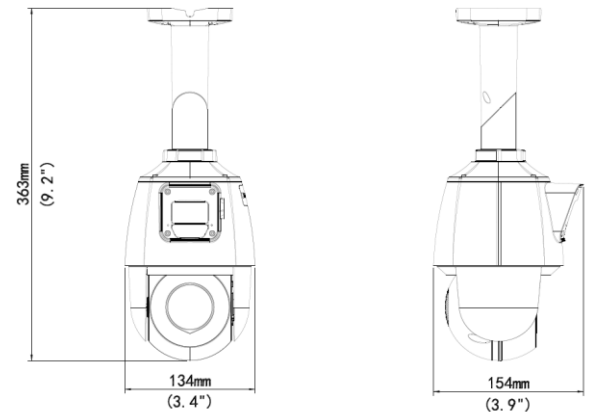

Ceiling Mount

Accessories

See Camera Accessories Guide