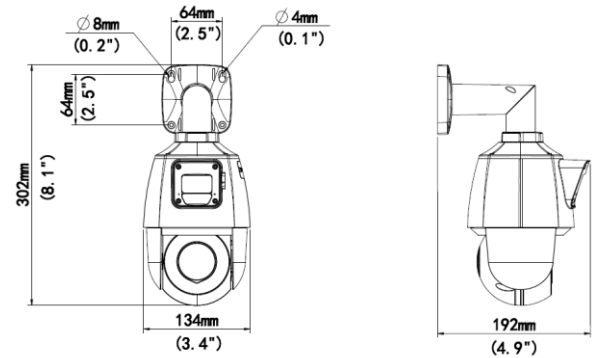

Dimensions

Wall Mount