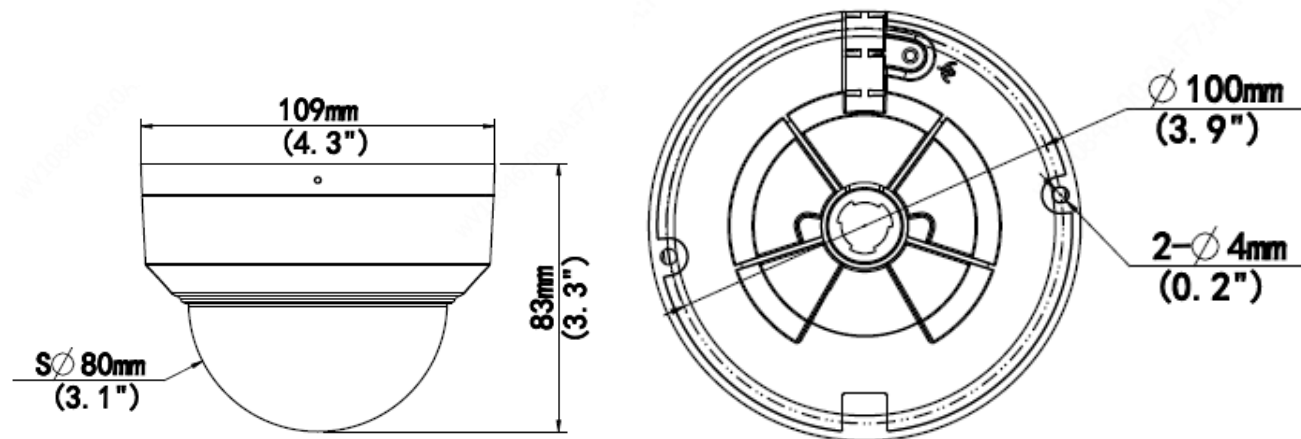

Dimensions

Accessories

See Camera Accessories Guide