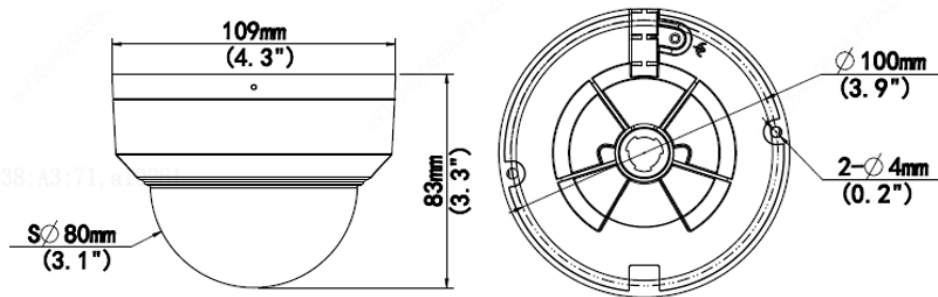

www.univiewtechnology.com

UVT70330124-00

Specifications

Camera				
Sensor	1/2.7" 4K (8MP), progressive scan CMOS			
Minimum illumination	Color: 0.005 lux (F1.6, AGC ON); 0 lux with IR on			
True Day / Night	IR-cut filter with auto switch (ICR)			
Shutter	Auto / Manual, 1 ~ 1/100000s			
Adjustment angle (3-way Axis)	Pan: 8° ~ 360°; Tilt: 0° ~ 68°; Rotate: 10° ~ 360°			
WDR	120dB			
S/N	>52dB			
Lens				
Lens	2.8mm @ F1.6			
Iris	Fixed			
Field of View (H)	112.9°			
Field of View (V)	59.1°			
Field of View (O)	121.2°			
DORI				
DORI Distance	Detect (m)	Observe (m)	Recognize (m)	Identify (m)
	84	33.6	16.8	8.4
Illuminator				
IR Range	Up to 30m (98ft) IR range			
Wavelength	850nm			
IR On/Off Control	Auto/Manual			
Video				
Video Compression	Ultra 265, H.265, H.264, MJPEG			
H.264 code profile	Baseline profile, Main profile, High profile			
Frame Rate	Main Stream: 8MP (3840 x 2160), Max 20fps; 5MP (3072 x 1728), Max 30fps; 4MP (2560 x 1440), Max 30fps; 1080P (1920 x 1080) Sub Stream: 1080P (1920 x 1080), Max 30fps; 720P (1280 x 720) Max 30fps; D1 (720 x 576), Max 30fps; 640 x 360, Max 30fps; 2CIF (704 x 288), Max 30fps; CIF (352 x 288), Max 30fps			
Video Bit Rate	128 Kbps~16 Mbps			
U-code	Support			
OSD	Up to 4 OSDs			
Privacy Mask	Up to 4 areas			
ROI	Up to 8 areas			
Video Stream	Dual			
Image				
White Balance	Auto / Outdoor / Fine Tune / Sodium Lamp / Locked / Auto2			
Digital Noise Reduction	2D / 3D DNR			

Dimensions

Accessories

See Camera Accessories Guide