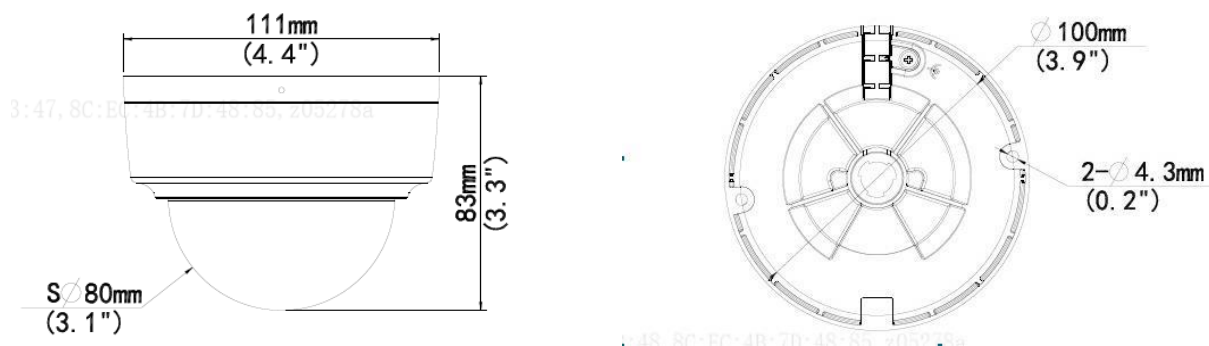

www.univiewtechnology.com

UVT70340124-00

Specifications

Camera				
Sensor	1/3" 4MP, progressive scan CMOS			
Minimum illumination	Color: 0.002 lux (F1.6, AGC ON); 0 lux with IR on			
True Day / Night	IR-cut filter with auto switch (ICR)			
Shutter	Auto / Manual, 1 ~ 1/100000s			
Adjustment angle (3-way Axis)	Pan: 0° ~ 352°; Tilt: 0° ~ 70°; Rotate: 0° ~ 350°			
WDR	130dB			
S/N	>56dB			
Lens				
Lens	2.8mm @ F1.6			
Iris	Fixed			
Field of View (H)	97.68°			
Field of View (V)	52.67°			
Field of View (O)	102.52°			
DORI				
DORI Distance	Detect (m)	Observe (m)	Recognize (m)	Identify (m)
	63	25.2	12.6	6.3
Illuminator				
IR Range	Up to 40m (131ft) IR range			
Wavelength	850nm			
IR On/Off Control	Auto/Manual			
Video				
Video Compression	Ultra 265, H.265, H.264, MJPEG			
H.264 code profile	Baseline profile, Main profile, High profile			
Frame Rate	Main Stream: 4MP (2688 x 1520), Max 30fps; 4MP (2560 x 1440), Max 30fps; 3MP (2304 x 1296), Max 30fps; 1080P (1920 x 1080) Sub Stream: 1080P (1920 x 1080), Max 30fps; 720P (1280 x 720) Max 30fps; D1 (720 x 576), Max 30fps; 640 x 360, Max 30fps; 2CIF (704 x 288), Max 30fps; CIF (352 x 288), Max 30fps Third Stream: D1 (720 x 576), Max 30fps; 640 x 360, Max 30fps; 2CIF (704 x 288), Max 30fps; CIF (352 x 288), Max 30fps			
Video Bit Rate	128 Kbps~16 Mbps			
U-code	Support			
OSD	Up to 8 OSDs			
Privacy Mask	Up to 4 areas			
ROI	Up to 8 areas			
Video Stream	Triple			
Image				
White Balance	Auto / Outdoor / Fine Tune / Sodium Lamp / Locked / Auto2			

Built-in Mic	Support
Network	1 * RJ45 10M/100M Base-TX Ethernet
General	
Power	DC 12V±25%, PoE (IEEE 802.3af); Power consumption: Max 6.5W
Power Interface	Ø 5.5mm coaxial power plug
Dimensions (Ø × H)	Ø 111 x 83mm (Ø 4.4 x 3.3")
Weight	0.42kg (0.93lb)
Working Environment	-30°C ~ 60°C (-22°F ~ 140°F), Humidity: ≤95% RH (non-condensing)
Surge Protection	4KV
Conformity Certifications	IP67, IK10, CE, FCC

Dimensions

Accessories

See Camera Accessories Guide