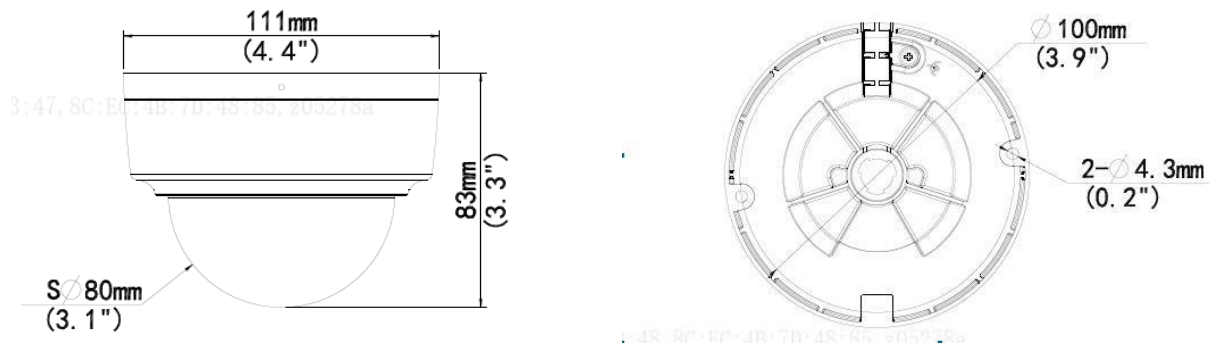

www.univiewtechnology.com

UVT70350124-00

Specifications

Camera				
Sensor	1/2.7" 5MP, progressive scan CMOS			
Minimum illumination	Color: 0.002 lux (F1.6, AGC ON); 0 lux with IR on			
True Day / Night	IR-cut filter with auto switch (ICR)			
Shutter	Auto / Manual, 1 ~ 1/100000s			
Adjustment angle (3-way Axis)	Pan: 0° ~ 352°; Tilt: 0° ~ 70°; Rotate: 0° ~ 350°			
WDR	130dB			
S/N	>56dB			
Lens				
Lens	2.8mm @ F1.6			
Iris	Fixed			
Field of View (H)	110.71°			
Field of View (V)	56.39°			
Field of View (O)	114.11°			
DORI				
DORI Distance	Detect (m)	Observe (m)	Recognize (m)	Identify (m)
	63	25.2	12.6	6.3
Illuminator				
IR Range	Up to 40m (131ft) IR range			
Wavelength	850nm			
IR On/Off Control	Auto/Manual			
Video				
Video Compression	Ultra 265, H.265, H.264, MJPEG			
H.264 code profile	Baseline profile, Main profile, High profile			
Frame Rate	Main Stream: 5MP (2880 x 1620), Max 30fps; 4MP (2560 x 1440), Max 30fps; 3MP (2304 x 1296), Max 30fps; 1080P (1920 x 1080) Sub Stream: 1080P (1920 x 1080), Max 30fps; 720P (1280 x 720) Max 30fps; D1 (720 x 576), Max 30fps; 640 x 360, Max 30fps; 2CIF (704 x 288), Max 30fps; CIF (352 x 288), Max 30fps Third Stream: D1 (720 x 576), Max 30fps; 640 x 360, Max 30fps; 2CIF (704 x 288), Max 30fps; CIF (352 x 288), Max 30fps			
Video Bit Rate	128 Kbps~16 Mbps			
U-code	Support			
OSD	Up to 8 OSDs			
Privacy Mask	Up to 4 areas			
ROI	Up to 8 areas			
Video Stream	Triple			
Image				
White Balance	Auto / Outdoor / Fine Tune / Sodium Lamp / Locked / Auto2			

Built-in Mic	Support
Network	1 * RJ45 10M/100M Base-TX Ethernet
General	
Power	DC 12V±25%, PoE (IEEE 802.3af); Power consumption: Max 6.5W
Power Interface	Ø 5.5mm coaxial power plug
Dimensions (Ø × H)	Ø 111 x 83mm (Ø 4.4 x 3.3")
Weight	0.42kg (0.93lb)
Working Environment	-30°C ~ 60°C (-22°F ~ 140°F), Humidity: ≤95% RH (non-condensing)
Surge Protection	4KV
Conformity Certifications	IP67, IK10, CE, FCC

Dimensions

Accessories

See Camera Accessories Guide