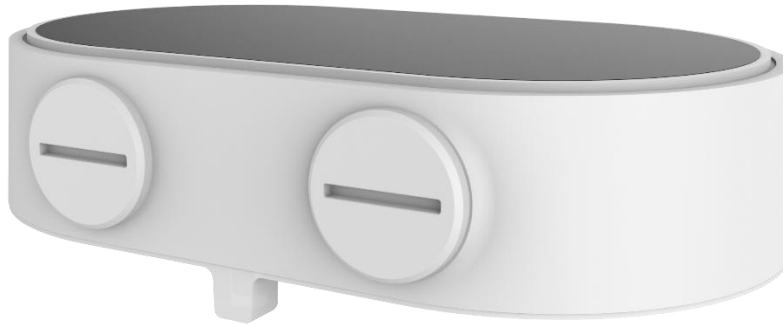

# JUNCTION BOX

## TR-JB08

Specification	Description
Application	Junction box for IPV4428X vandal dome
Dimensions (L x W x H)	Φ176 x 107 x 48mm (6.9 x 4.2 x 1.9")
Weight	0.24kg (0.53lb)
Material	Aluminum Alloy

### Dimensions