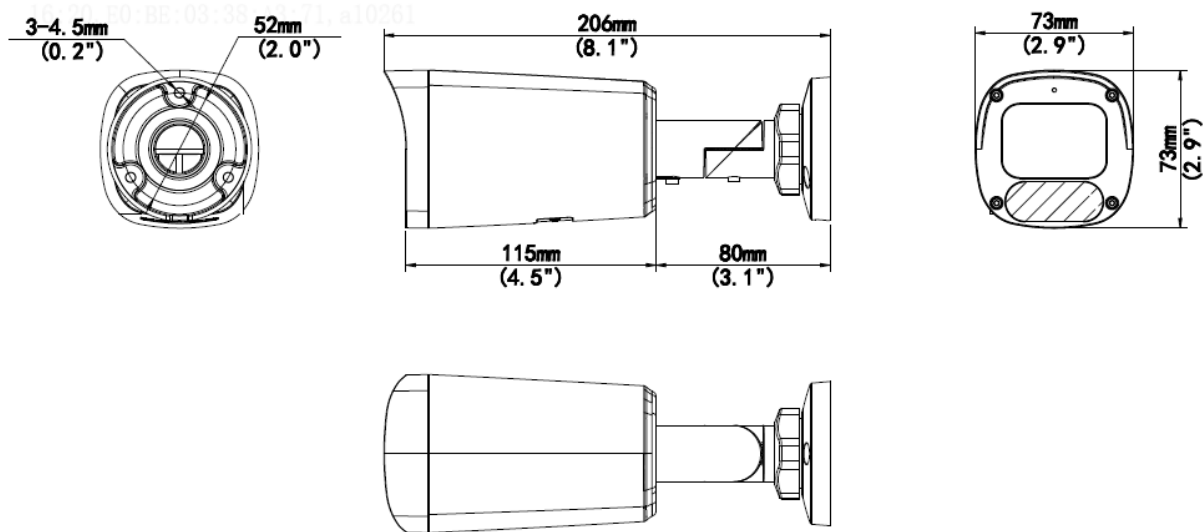

# IP CAMERAS

Image	
White Balance	Auto / Outdoor / Fine Tune / Sodium Lamp / Locked / Auto2
Digital Noise Reduction	2D / 3D DNR
Smart IR	Supported
Flip	Normal / Vertical / Horizontal / 180° / 90°Clockwise / 90°Anti-clockwise (Corridor View)
HLC	Supported
BLC	Supported
Defog	Digital Defog
Intrusion Events	
Basic Detection	Cross line, intrusion (based on human body detection), Motion detection, Ultra motion detection, Tampering alarm, Audio Detection
General Function	Watermark, IP Address Filtering, Access Policy, ARP Protection, RTSP Authentication, User Authentication, HTTP authentication
Audio	
Compression	G.711U, G.711A
Bitrate	64 Kbps
Suppression	Supported
Sampling Rate	8KHZ
Storage	
Edge Storage	Micro SD, up to 256GB
Network Storage	ANR
Network	
Protocols	IPv4, IPv6 ,IGMP, ICMP, ARP, TCP, UDP, DHCP, RTP, RTSP, RTCP, DNS, DDNS, NTP, FTP, UPnP, HTTP, HTTPS, SMTP, SNMP, QoS, RTMP,SSL/TLS
Compatible Integration	ONVIF (Profile S, Profile G, Profile T), API
User/Host	Up to 32 users. 2 user levels: administrator and common user
Security	Password protection, Strong password, HTTPS encryption, Export operation logs, Basic and digest authentication for RTSP, Digest authentication for HTTP, TLS 1.2, WSSE and digest authentication for ONVIF
Client	Guard Station, Guard Viewer
Web Browser	Plug-in required live view: IE 10 and above, Chrome 45 and above, Firefox 52 and above, Edge 79 and above; Plug-in free live view: Chrome 57.0 and above, Firefox 58.0 and above, Edge 16 and above
Interface	
Built-in Mic	Support
Network	1 x RJ45 10M/100M Base-TX Ethernet
General	
Power	DC 12V±25%, PoE (IEEE 802.3af); Power consumption: Max 9.6W
Power Interface	Ø 5.5mm coaxial power plug
Dimensions (Ø × H)	206 x 73 x 73mm (8.1 x 2.9 x 2.9")
Weight	0.51kg (1.12lb)
Working Environment	-30°C ~ 60°C (-22°F ~ 140°F), Humidity: ≤95% RH (non-condensing)

## Dimensions