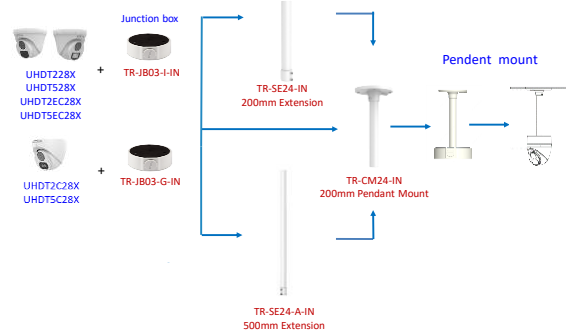

uniview tec

AHD Turret Domes

uniview tec

AHD Turret Domes

uniview tec

Analog Turret Dome Indoor Pendant Mounts

Contact Information

Corporate Office & Warehouse