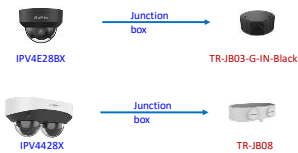

Camera Accessories Guide 4/24/2024

Vandal IP Domes

uniview tec

Turret IP Domes

uniview tec

Turret IP Domes

uniview tec

Vandal IP Dome Pendant Mounts

uniview tec

Vandal IP Dome Pendant Mounts

uniview tec

Turret IP Dome Pendant Mounts

uniview tec

PTZ IP Domes

uniview tec

PTZ IP Domes

uniview tec

Fisheye IP Domes

uniview tec

Fisheye IP Dome Pendant Mounts

uniview tec

IP Bullets

uniview tec

IP Bullets