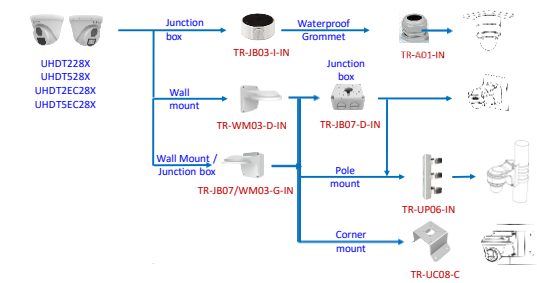

uniview tec

AHD Turret Domes