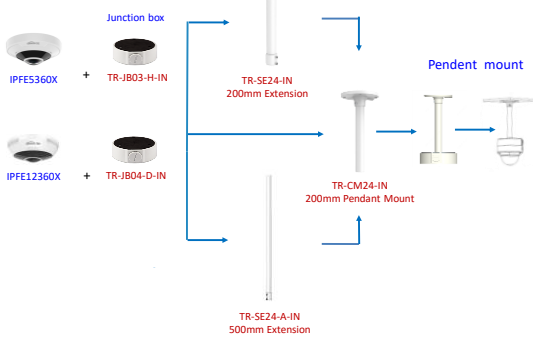

uniview tec

Vandal IP Dome Pendant Mounts

uniview tec

Turret IP Dome Pendant Mounts

uniview tec

PTZ IP Domes

uniview tec

PTZ IP Domes

uniview tec

Fisheye IP Domes

uniview tec

Fisheye IP Dome Pendant Mounts

uniview tec

IP Bullets

uniview tec

IP Bullets