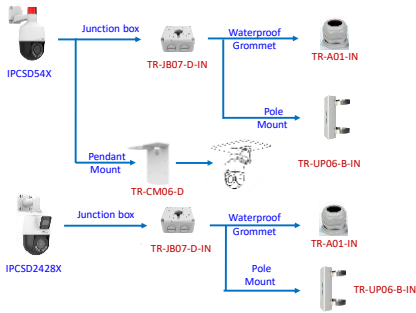

uniview tec

Vandal IP Dome Pendant Mounts

uniview tec

Turret IP Dome Pendant Mounts

uniview tec

PTZ IP Domes

uniview tec

PTZ IP Domes

uniview tec

Fisheye IP Domes

uniview tec

Fisheye IP Dome Pendant Mounts

uniview tec

IP Bullets

uniview tec

IP Bullets