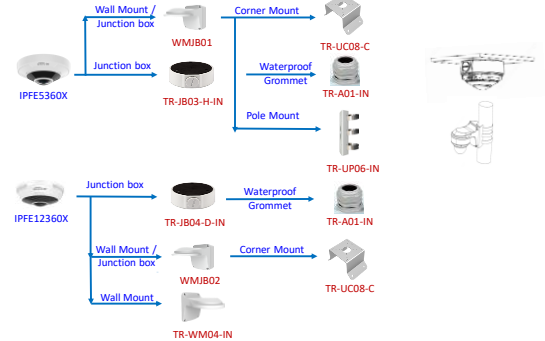

uniview tec

Vandal IP Dome Pendant Mounts

uniview tec

Turret IP Dome Pendant Mounts

uniview tec

PTZ IP Domes

uniview tec

PTZ IP Domes

uniview tec

Fisheye IP Domes

uniview tec

Fisheye IP Dome Pendant Mounts

uniview tec

IP Bullets

uniview tec

IP Bullets

uniview tec

IP Bullets

uniview tec

IP Bullets

uniview tec

Panoramic 180° IP Bullet

uniview tec

AHD Bullets