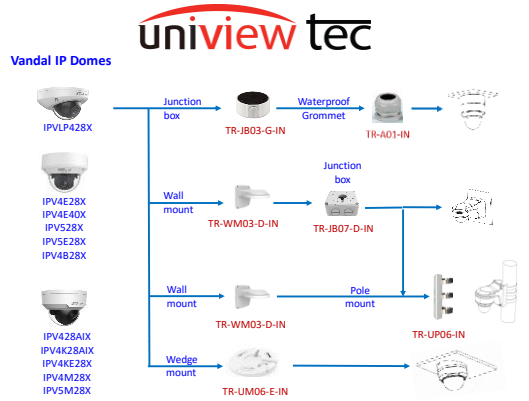

Camera Accessories Guide 4/24/2024

Vandal IP Domes

uniview tec

Turret IP Domes

uniview tec

Turret IP Domes

uniview tec

Vandal IP Dome Pendant Mounts

uniview tec

Vandal IP Dome Pendant Mounts

uniview tec

Turret IP Dome Pendant Mounts

uniview tec

PTZ IP Domes

uniview tec

PTZ IP Domes

uniview tec

Fisheye IP Domes

uniview tec

Fisheye IP Dome Pendant Mounts

uniview tec

IP Bullets

uniview tec

IP Bullets