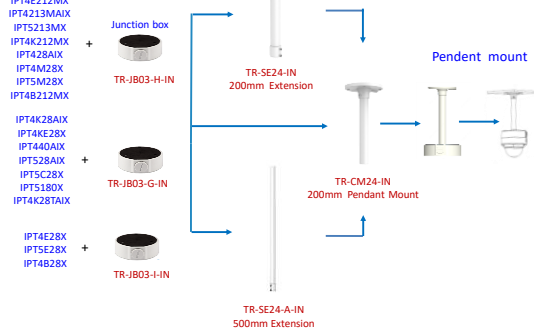

Camera Accessories Guide 4/24/2024

Vandal IP Domes

uniview tec

Turret IP Domes

uniview tec

Turret IP Domes

uniview tec

Vandal IP Dome Pendant Mounts

uniview tec

Vandal IP Dome Pendant Mounts

uniview tec

Turret IP Dome Pendant Mounts

uniview tec

PTZ IP Domes

uniview tec

PTZ IP Domes

uniview tec

Fisheye IP Domes

uniview tec

Fisheye IP Dome Pendant Mounts

uniview tec

IP Bullets

uniview tec

IP Bullets