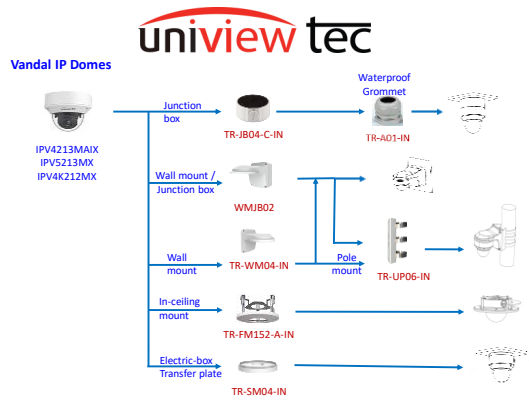

Camera Accessories Guide 4/24/2024

Vandal IP Domes

uniview tec

Turret IP Domes

uniview tec

Turret IP Domes

uniview tec

Vandal IP Dome Pendant Mounts

uniview tec

Vandal IP Dome Pendant Mounts

uniview tec

Turret IP Dome Pendant Mounts

uniview tec

PTZ IP Domes

uniview tec

PTZ IP Domes

uniview tec

Fisheye IP Domes

uniview tec

Fisheye IP Dome Pendant Mounts

uniview tec

IP Bullets

uniview tec

IP Bullets