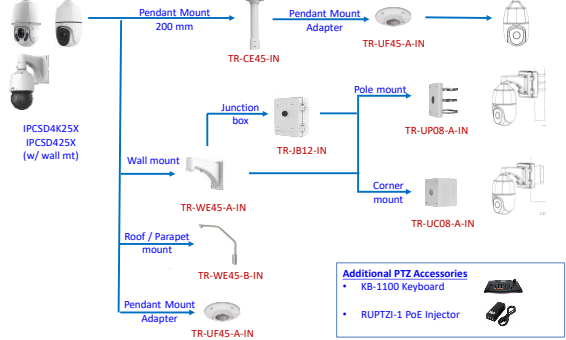

uniview tec

Vandal IP Dome Pendant Mounts

uniview tec

Turret IP Dome Pendant Mounts

uniview tec

PTZ IP Domes

uniview tec

PTZ IP Domes

uniview tec

Fisheye IP Domes

uniview tec

Fisheye IP Dome Pendant Mounts

uniview tec

IP Bullets

uniview tec

IP Bullets