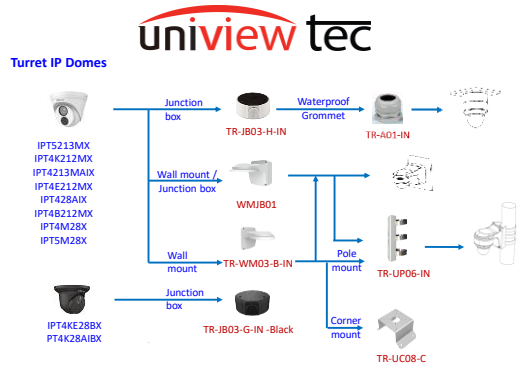

Camera Accessories Guide 4/24/2024

Vandal IP Domes

uniview tec

Turret IP Domes

uniview tec

Turret IP Domes

uniview tec

Vandal IP Dome Pendant Mounts

uniview tec

Vandal IP Dome Pendant Mounts

uniview tec

Turret IP Dome Pendant Mounts

uniview tec

PTZ IP Domes

uniview tec

PTZ IP Domes

uniview tec

Fisheye IP Domes

uniview tec

Fisheye IP Dome Pendant Mounts

uniview tec

IP Bullets

uniview tec

IP Bullets