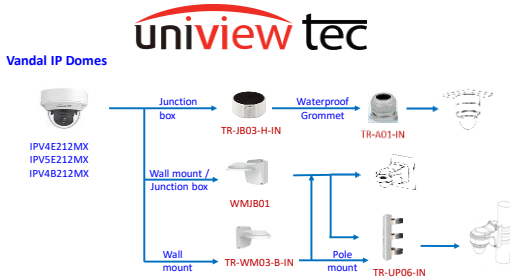

Camera Accessories Guide 4/24/2024

Vandal IP Domes

uniview tec

Turret IP Domes

uniview tec

Turret IP Domes

uniview tec

Vandal IP Dome Pendant Mounts

uniview tec

Vandal IP Dome Pendant Mounts

uniview tec

Turret IP Dome Pendant Mounts

uniview tec

PTZ IP Domes

uniview tec

PTZ IP Domes

uniview tec

Fisheye IP Domes

uniview tec

Fisheye IP Dome Pendant Mounts

uniview tec

IP Bullets

uniview tec

IP Bullets