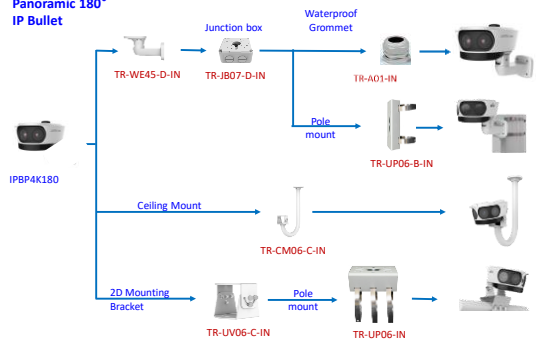

uniview tec

Fisheye IP Domes

uniview tec

Fisheye IP Dome Pendant Mounts

uniview tec

IP Bullets

uniview tec

IP Bullets

uniview tec

IP Bullets

uniview tec

IP Bullets

uniview tec

Panoramic 180° IP Bullet

uniview tec

AHD Bullets