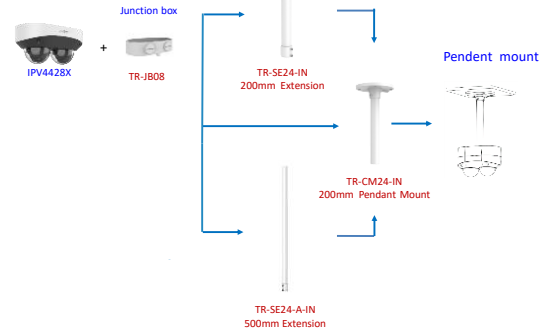

Camera Accessories Guide 4/24/2024

Vandal IP Domes

uniview tec

Turret IP Domes

uniview tec

Turret IP Domes

uniview tec

Vandal IP Dome Pendant Mounts

uniview tec

Vandal IP Dome Pendant Mounts

uniview tec

Turret IP Dome Pendant Mounts

uniview tec

PTZ IP Domes

uniview tec

PTZ IP Domes

uniview tec

Fisheye IP Domes

uniview tec

Fisheye IP Dome Pendant Mounts

uniview tec

IP Bullets

uniview tec

IP Bullets