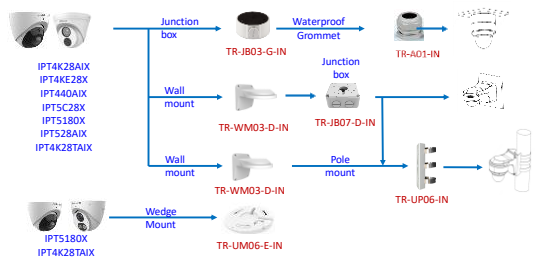

Camera Accessories Guide 4/24/2024

Vandal IP Domes

uniview tec

Turret IP Domes

uniview tec

Turret IP Domes

uniview tec

Vandal IP Dome Pendant Mounts

uniview tec

Vandal IP Dome Pendant Mounts

uniview tec

Turret IP Dome Pendant Mounts

uniview tec

PTZ IP Domes

uniview tec

PTZ IP Domes

uniview tec

Fisheye IP Domes

uniview tec

Fisheye IP Dome Pendant Mounts

uniview tec

IP Bullets

uniview tec

IP Bullets