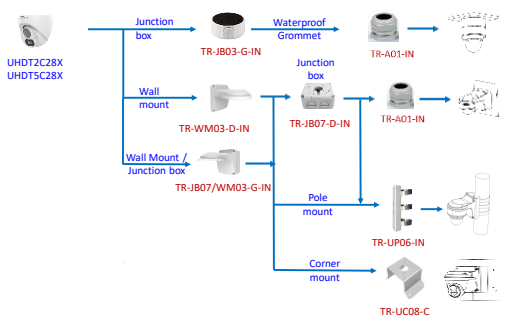

uniview tec

AHD Turret Domes