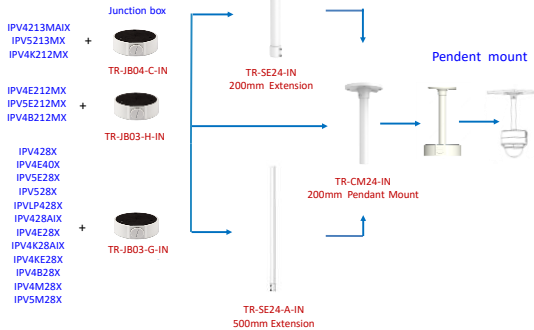

uniview tec

Vandal IP Dome Pendant Mounts

uniview tec

Turret IP Dome Pendant Mounts

uniview tec

PTZ IP Domes

uniview tec

PTZ IP Domes