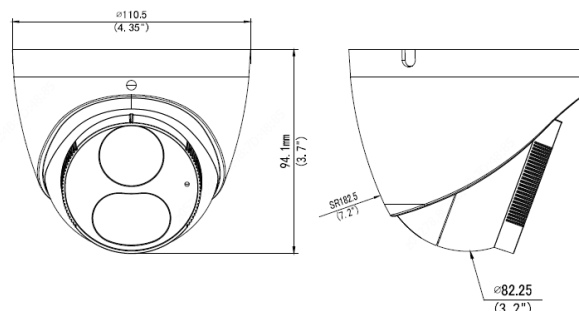

Specifications

Camera	
Sensor	1/2.7", progressive scan , 5 megapixel, CMOS
Lens	2.8mm @ F1.0
Angle of View (H x V)	102.0° x 53.4°
Shutter	Auto/Manual, 1 ~ 1/100000 s
Minimum Illumination	Color: 0.001 Lux (F1.0, AGC ON); 0 Lux with IR
Day/Night	IR-cut filter with auto switch (ICR)
Digital noise reduction	2D/3D DNR
White LED Range	Up to 30m (98 ft)
WDR	120dB
Video Compression	Ultra 265, H.265, H.264, MJPEG
H.264 code profile	Baseline profile, Main Profile, High Profile
Maximum Frame Rate / Stream	Main Stream: 5MP (2880 x 1620) @ 30fps Sub Stream: 720P (1280 x 720) @ 30fps Third Stream: D1 (720 x 576) @ 30fps
HLC, BLC, Defog, Corridor 9:16 Mode	Supported
OSD, Privacy Mask, Motion Detection & ROI	Up to 8 areas
Network	
Protocols	IPv4, IGMP, ICMP, ARP, TCP, UDP, DHCP, PPPoE, RTP, RTSP, RTCP, DNS, DDNS, NTP, FTP, UPnP, HTTP, HTTPS, SMTP, 802.1x, SNMP, QoS
Compatible Integration	ONVIF Profile S, API
Network	RJ45, 10M/100M Base-TX Ethernet
Intelligent Perimeter Protection	Cross Line, Intrusion, Enter Area, Leave Area detection; Motion detection
Local Storage	Micro-SD, up to 256GB
Network Storage	Automatic Network Replenishment (ANR)
General	
Power	12VDC +/- 25%, PoE (IEEE802.3 af); Power consumption: Max 7.5W
Audio & Compression	Built in microphone; G.711
Dimensions (L x W x H) & Weight	Φ110.5 x 94.1mm (Ø4.4 x 3.7"); 0.44kg (0.97lb)
Operating Temperature & Humidity	-30°C ~ +60°C (-22°F ~ 140°F); Humidity: 10%~95% RH (non-condensing)
Conformity Certifications	IP67, CE, FCC

Dimensions

Accessories

See Camera Accessories Guide