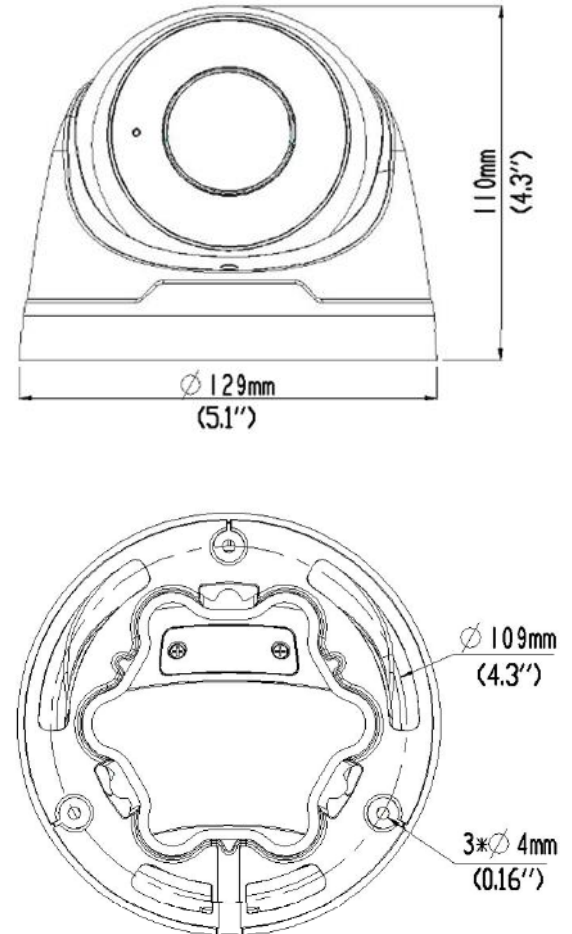

www.univiewtechnology.com

UVT70161222-00

Specifications

Camera	
Sensor	1/3", progressive scan , 4 megapixel, CMOS
Lens	2.7 ~ 13.5mm, varifocal automatic focusing and motorized zoom lens
Angle of View (H x V)	98.26° ~ 31.35° x 54.76° ~ 18.55° (wide ~ tele)
Shutter	Auto/Manual, 1/6 ~ 1/100000 s
Minimum Illumination	Color: 0.002 Lux (F1.2, AGC ON); 0 Lux with IR
Day/Night	IR-cut filter with auto switch (ICR)
Digital noise reduction	2D/3D DNR
IR LED Range	Up to 40m (131ft) IR range
WDR	120dB
Video Compression	Ultra 265, H.265, H.264, MJPEG
H.264 code profile	Baseline profile, Main Profile, High Profile
Maximum Frame Rate / Stream	Main: 4MP (2688 x 1520)@ 30fps Sub: 720P (1280 x 720) @ 30fps Third Stream: D1 (720 x 576) @ 30fps
HLC, BLC, Defog, Flip	Supported
OSD, Privacy, Motion & ROI	Up to 8 areas
Network	
Protocols	IPv4, IGMP, ICMP, ARP, TCP, UDP, DHCP, PPPoE, RTP, RTSP, RTCP, DNS, DDNS, NTP, FTP, UPnP, HTTP, HTTPS, SMTP, 802.1x, SNMP, QoS
Compatible Integration	ONVIF (Profile S, G, T); API
Network	RJ45, 10M/100M Base-TX Ethernet
Smart Intrusion Prevention	Cross Line, Intrusion, Enter Area, Leave Area detection; Motion detection
Local Storage	Micro-SD, up to 256GB
Network Storage	Automatic Network Replenishment (ANR)
General	
Power	12VDC +/- 25%, PoE (IEEE802.3 af); Max 7W
Dimensions (Ø x H) & Weight	Ø129 x 110mm (Ø5.1 x 4.3"); 0.69kg (1.52lb)
Audio & Compression	Built-in microphone; G711
Operating Temperature & Humidity	-30°C ~ +60°C (-22°F ~ 140°F); Humidity: 10%~ 95% RH (non-condensing)
Conformity Certifications	IP67, IK10, CE, FCC

Dimensions

Accessories

See Camera Accessories Guide