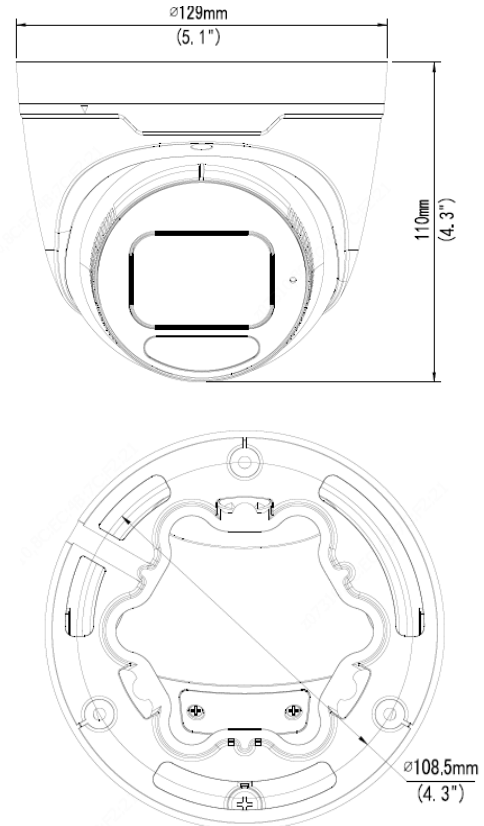

Specifications

Camera	
Sensor	1/2.8", progressive scan , 8 megapixel, CMOS
Lens	2.8~12 mm, varifocal automatic focusing and motorized zoom lens
Angle of View (H)	107.4° ~ 29.2 x 54.2° ~ 16.3° (wide ~ tele)
Shutter	Auto/Manual, 1 ~ 1/100000 s
Minimum Illumination	Color: 0.003 Lux (F1.6, AGC ON); 0 Lux with IR
Day/Night	IR-cut filter with auto switch (ICR)
Digital noise reduction	2D/3D DNR
IR LED Range	Up to 40m (131ft) IR range
WDR	120dB
Video Compression	Ultra 265, H.265, H.264, MJPEG
H.264 code profile	Baseline profile, Main Profile, High Profile
Maximum Frame Rate / Stream	Main: 8MP (3840 x 2160) @ 20fps Sub: 2MP (1920 x 1080) @ 30fps Third Stream: D1 (720 x 576) @ 30fps
HLC, BLC, 9:16 Corridor, Defog, Flip	Supported
OSD, Privacy, Motion & ROI	Up to 8 areas
Network	
Protocols	IPv4, IGMP, ICMP, ARP, TCP, UDP, DHCP, PPPoE, RTP, RTSP, RTCP, DNS, DDNS, NTP, FTP, UPnP, HTTP, HTTPS, SMTP, 802.1x, SNMP, QoS
Compatible Integration	ONVIF (Profile S, Profile G, Profile T), API
Network	RJ45, 10M/100M Base-TX Ethernet
Smart Intrusion Prevention	Cross Line, Intrusion, Enter/Leave Area Detection
Local Storage	Micro-SD, up to 256GB
Network Storage	Automatic Network Replenishment (ANR)
General	
Power	12VDC +/- 25%, PoE (IEEE802.3 af); Max 9W
Dimensions (Ø x H) & Weight	Ø129 x 110mm (Ø5.1 x 4.3"); 0.69kg (1.52lb)
Audio & Compression	Built-in microphone; G711
Operating Temperature & Humidity	-30°C ~ +60°C (-22°F ~ 140°F); Humidity: 10%~95% RH (non-condensing)
Conformity Certifications	IP67, IK10; CE, FCC

Dimensions

Accessories

See Camera Accessories Guide