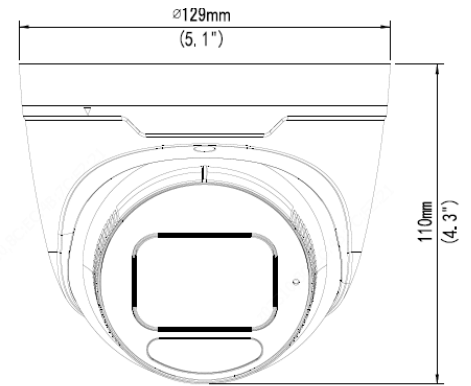

Specifications

Camera	
Sensor	1/2.7", progressive scan , 5 megapixel, CMOS
Lens	2.7~13.5mm, varifocal automatic focusing and motorized zoom lens
Angle of View (H x V)	106.25° ~ 30.42° x 56.36° ~ 17.22° (wide ~ tele)
Shutter	Auto/Manual, 1 ~ 1/100000 s
Minimum Illumination	Color: 0.002 Lux (F1.2, AGC ON); 0 Lux with IR
Day/Night	IR-cut filter with auto switch (ICR)
Digital noise reduction	2D/3D DNR
IR LED Range / Wavelength	Up to 40m (131 ft) IR range / 850nm
WDR	120dB
Video Compression	Ultra 265, H.265, H.264, MJPEG
H.264 code profile	Baseline profile, Main Profile, High Profile
Maximum Frame Rate / Stream	Main Stream: 5MP (2880 x 1620) @25 fps; 4MP (2560 x 1440) @25 fps; 3MP (2304 x 1296) @25 fps; 2MP (1920 x 1080) @30 fps Sub: 720P (1280 x 720) @ 30fps Third Stream: D1 (720 x 576) @ 30fps
HLC, BLC, 9:16 Corridor, Defog, Flip	Supported
OSD, Privacy, Motion & ROI	Up to 8 areas
Network	
Protocols	IPv4, IGMP, ICMP, ARP, TCP, UDP, DHCP, RTP, RTSP, RTCP, DNS, DDNS, NTP, FTP, UPnP, HTTP, HTTPS, SMTP, SSL, SNMP
Compatible Integration	ONVIF (Profiles S, G, T), API
Network	RJ45, 10M/100M Base-TX Ethernet
Intelligent Video Analytics	Cross line, intrusion, enter area, leave area detection
Local Storage	Micro-SD, up to 256GB
Network Storage	Automatic Network Replenishment (ANR)
General	
Power	12VDC +/- 25%, PoE (IEEE802.3 af); Max 7W
Dimensions (Ø x H) & Weight	Ø129 x 110mm (Ø5.1 x 4.3"); 0.67kg (1.48lb)
Audio & Compression	Built-in microphone; G711
Operating Temperature & Humidity	-30°C ~ +60°C (-22°F ~ 140°F); Humidity: 10%~95% RH (non-condensing)
Conformity Certifications	IP67, IK10, CE, FCC

Dimensions

Accessories

See Camera Accessories Guide