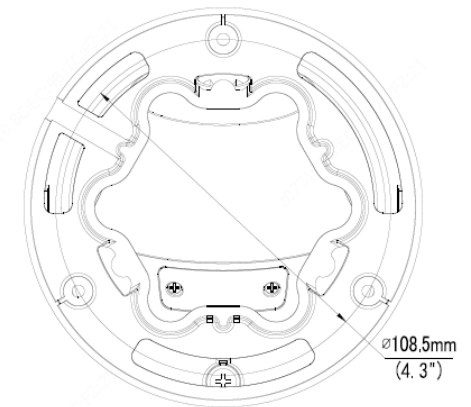

Specifications

Camera	
Sensor	1/2.7", progressive scan , 5 megapixel, CMOS
Lens	2.7~13.5mm, varifocal automatic focusing and motorized zoom lens
Angle of View (H x V)	106.25° ~ 30.42° x 56.36° ~ 17.22° (wide ~ tele)
Shutter	Auto/Manual, 1 ~ 1/100000 s
Minimum Illumination	Color: 0.002 Lux (F1.2, AGC ON); 0 Lux with IR
Day/Night	IR-cut filter with auto switch (ICR)
Digital noise reduction	2D/3D DNR
IR LED Range / Wavelength	Up to 40m (131 ft) IR range / 850nm
WDR	120dB
Video Compression	Ultra 265, H.265, H.264, MJPEG
H.264 code profile	Baseline profile, Main Profile, High Profile
Maximum Frame Rate / Stream	Main Stream: 5MP (2880 x 1620) @25 fps; 4MP (2560 x 1440) @25 fps; 3MP (2304 x 1296) @25 fps; 2MP (1920 x 1080) @30 fps Sub: 720P (1280 x 720) @ 30fps Third Stream: D1 (720 x 576) @ 30fps
HLC, BLC, 9:16 Corridor, Defog, Flip	Supported
OSD, Privacy, Motion & ROI	Up to 8 areas
Network	
Protocols	IPv4, IGMP, ICMP, ARP, TCP, UDP, DHCP, RTP, RTSP, RTCP, DNS, DDNS, NTP, FTP, UPnP, HTTP, HTTPS, SMTP, SSL, SNMP
Compatible Integration	ONVIF (Profiles S, G, T), API
Network	RJ45, 10M/100M Base-TX Ethernet
Intelligent Video Analytics	Cross line, intrusion, enter area, leave area detection
Local Storage	Micro-SD, up to 256GB
Network Storage	Automatic Network Replenishment (ANR)
General	
Power	12VDC +/- 25%, PoE (IEEE802.3 af); Max 7W
Dimensions (Ø x H) & Weight	Ø129 x 110mm (Ø5.1 x 4.3"); 0.67kg (1.48lb)
Audio & Compression	Built-in microphone; G711
Operating Temperature & Humidity	-30°C ~ +60°C (-22°F ~ 140°F); Humidity: 10%~95% RH (non-condensing)
Conformity Certifications	IP67, IK10, CE, FCC

Dimensions

Accessories

See Camera Accessories Guide