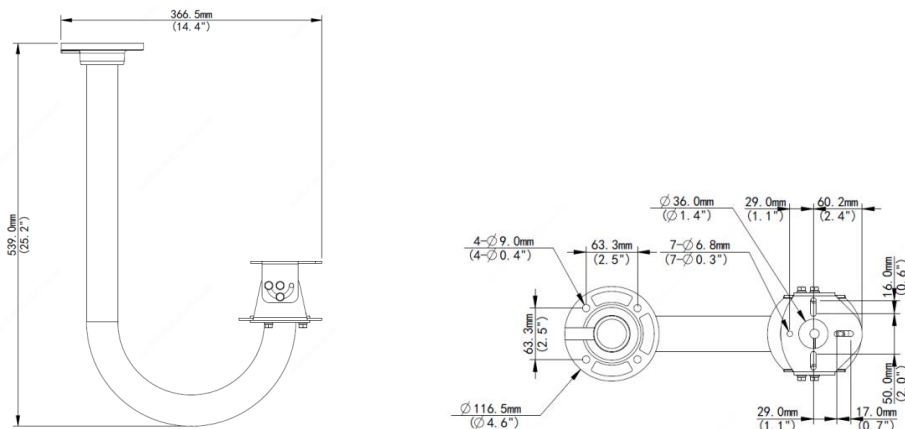

CEILING MOUNT BRACKET

TR-CM06-C-IN

Specification	Description
Application	Indoor or Outdoor, IPBP4K180 Ceiling Mount Pendant Installation
Dimensions	539 x 366.5 x 116.5mm (25.2 x 14.4 x 4.6")
Weight	1.63kg (3.59lb)
Material	Aluminum Alloy

Dimensions

Uniview Technology / 850 Freepoint Pkwy, Ste. 100, Coppell, TX 75019

Toll Free: 888-288-7644 / Main 972-459-8645 / Fax 972-459-8661

©2021 uniview tec All rights reserved. Specifications and Design are subject to change without notice.