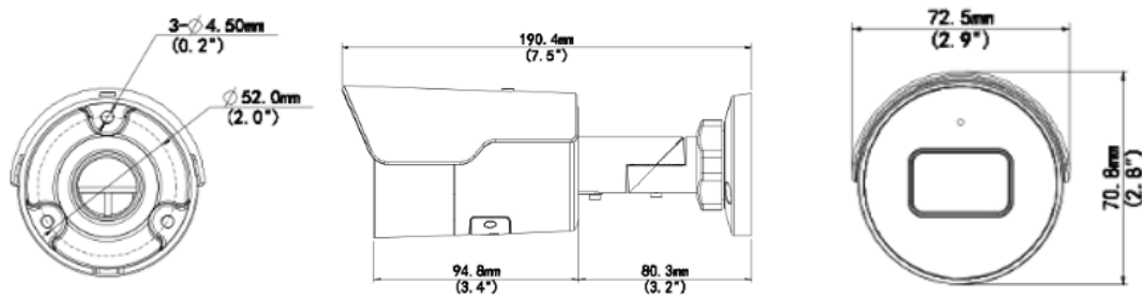

Alarm I/O	N/A
Serial Port	N/A
Built-in Mic	Support
Built-in Speaker	N/A
WIFI	N/A
Network	1 x RJ45 10M/100M Base-TX Ethernet
Video Output	N/A
Certification	Description
EMC	CE-EMC (EN 55032, EN 61000-3-3, EN IEC 61000-3-2, EN 55035) FCC (FCC 47 CFR part15 B)
Safety	CE LVD (EN 62368-1); UL/CUL (UL 62368-1, CAN/CSA C22.2 No. 62368-1)
Environment	CE-RoHS (2011/65/EU;(EU)2015/863); WEEE (2012/19/EU);
Protection	IP67 (IEC 60529)
General	Description
Power	DC 12V±25%, PoE (IEEE 802.3af); Power consumption: Max 6.9W
Power Interface	Ø 5.5mm coaxial power plug
Dimensions	190×73×71mm (7.5"×2.9"×2.8")
Weight	0.40kg (0.88lb)
Material	Graphene + Metal
Environment	-30 °C ~ 60 °C (-22 °F ~ 140 °F), Humidity: ≤95% RH (non-condensing)
Surge Protection	4KV
Reset Button	Support

Dimensions

Accessories

See Camera Accessories Guide