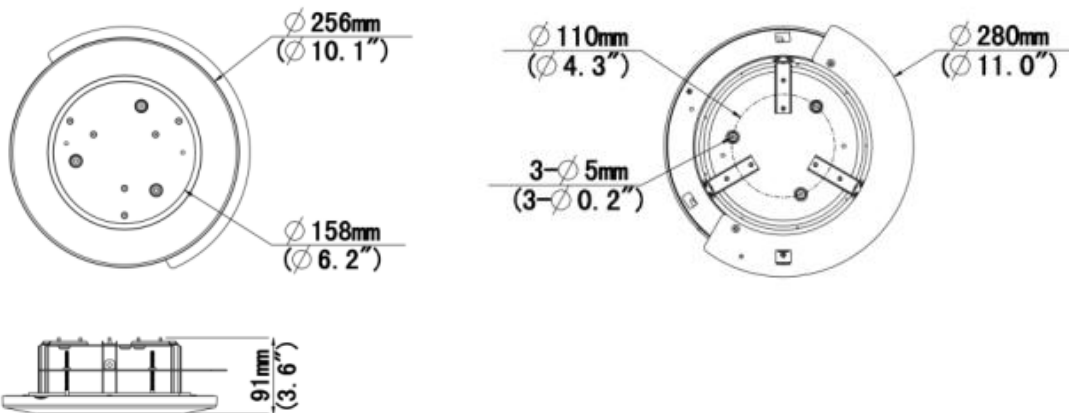

PTZ Dome In-ceiling Mount

TR-FM180-IN

Specification	Description
Application	Indoor, indoor PTZ dome in-ceiling installation
Dimensions	Φ280mmx91mm(Φ11"x3.6"); In-ceiling hole: Φ210mm(Φ8.3")
Weight	1.2kg(2.65lb)
Material	Sheet metal and PC