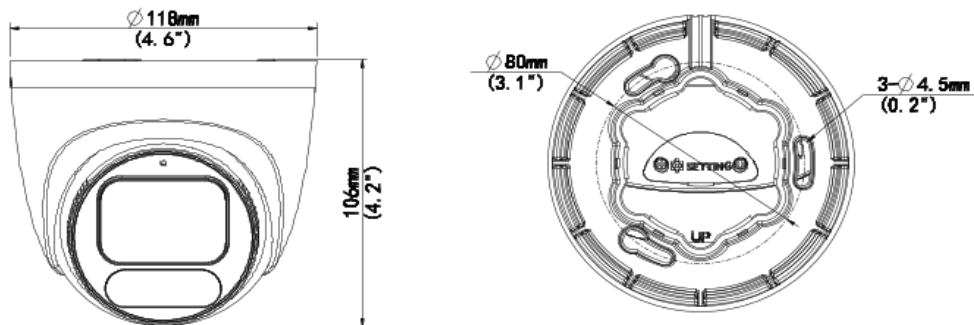

## Specifications

Camera	Description
Max Resolution	8MP
Sensor	1/1.8" CMOS
Min. Illumination	Color : 0.0003 lux (F1.0, AGC ON)
Shutter	Auto/Manual, 1 ~ 1/100000s
Adjustment Angle	Pan: 0° ~ 360°, Tilt: 0° ~ 90°, Rotate: 0° ~ 360°
S/N	>52dB
WDR	120dB
Lens	Description
Focal Length	2.8mm
Iris Type	Fixed
Iris	F1.0
Field of View (H)	111.0°
Field of View (V)	63.0°
Field of View (D)	131.0°
DORI	Description
DORI Distance(Detect)	63.0m(206.7ft)
DORI Distance(Observe)	25.2(82.7ft)
DORI Distance(Recognize)	12.6(41.3ft)
DORI Distance(Identify)	6.3(20.7ft)
Illuminator	Description
Illumination Distance(Warm Light)	30m (98.4ft)
Light On/Off Control	Auto/Manual
Video	Description
Video Compression	H.265; H.264; MJPEG
H.264 Code Profile	Baseline profile, Main profile, High profile
Frame Rate	<u>Main Stream</u> : 8MP (3840*2160) @20fps; 5MP (3072*1728) @30fps; 4MP (2560*1440) @30fps; 1080P @30fps; 720P @30fps; <u>Sub Stream</u> : 1080P @30fps; 720P @30fps; D1 (720*576) @30fps; 640*360 @30fps; 2CIF (704*288) @30fps; CIF (352*288) @30fps;
Video Bit Rate	128 Kbps ~ 6144 Kbps
U-code	Support
OSD; Privacy Mask	Up to 4
ROI	Up to 8 areas
Video Stream	Dual Streams
Image	Description

## Dimensions