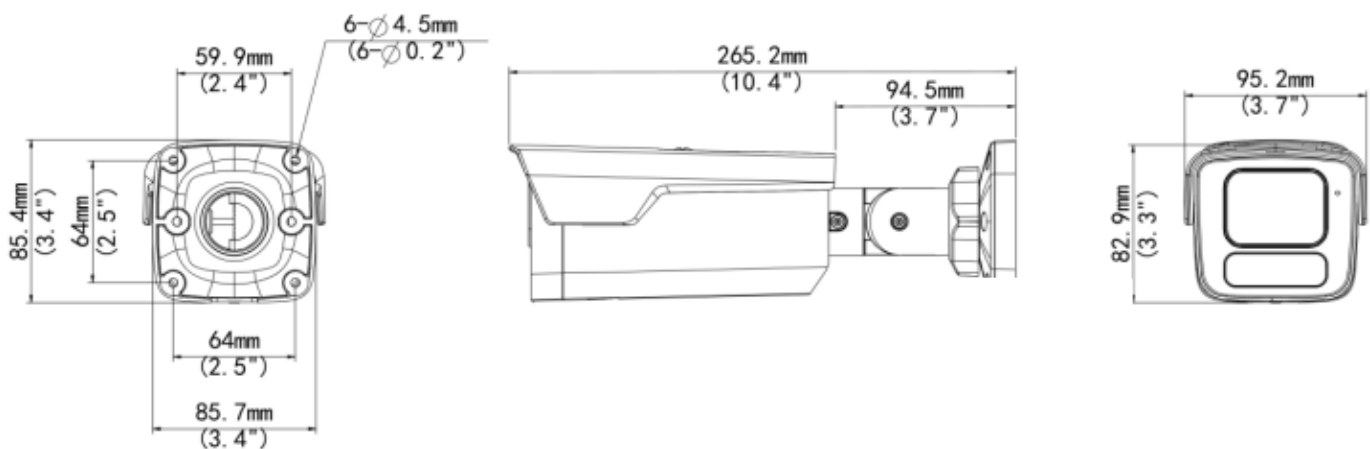

## Specifications

Camera	Description
Max Resolution	8MP
Sensor	1/1.2" CMOS
Min. Illumination	Color : 0.0003 lux (F1.0, AGC ON)
Shutter	Auto/Manual, 1 ~ 1/100000s
Adjustment Angle	Pan: 0° ~ 360°, Tilt: 0° ~ 90°, Rotate: 0° ~ 360°
S/N	>56dB
WDR	130dB
Lens	Description
Focal Length	2.8mm
Iris Type	Fixed
Iris	F1.0
Field of View (H)	105.0°
Field of View (V)	56.1°
Field of View (D)	121.0°
DORI	Description
DORI Distance(Detect)	43.4 m (142.5 ft)
DORI Distance(Observe)	17.4 m (57.0 ft)
DORI Distance(Recognize)	8.7 m (28.5 ft)
DORI Distance(Identify)	4.3 m (14.3 ft)
Illuminator	Description
Illumination Distance(Warm Light)	40m (131.2ft)
Light On/Off Control	Auto/Manual
Video	Description
Video Compression	H.265; H.264; MJPEG
H.264 Code Profile	Baseline profile, Main profile, High profile
Frame Rate	<p><u>Main Stream</u>: 8MP (3840 × 2160), Max 30 fps; 5.3MP (3072 × 1728), Max 30 fps; 3.6MP (2560 × 1440), Max 30 fps; 1080P (1920 × 1080), Max 30 fps; 720P (1280 × 720), Max 30 fps;</p> <p><u>Sub Stream</u>: 1080P @30fps; 720P @30fps; D1 (720*576) @30fps; 640*360 @30fps; 2CIF (704*288) @30fps; CIF (352*288) @30fps;</p> <p><u>Third Stream</u>: D1 (720*576) @30fps; 640*360 @30fps; 2CIF (704*288) @30fps; CIF (352*288) @30fps;</p>
Video Bit Rate	128 Kbps ~ 16 Mbps
U-code	Support
OSD; Privacy Mask	8 OSD; 4 Privacy Mask
ROI	Support
Video Stream	Triple Streams

## Dimensions