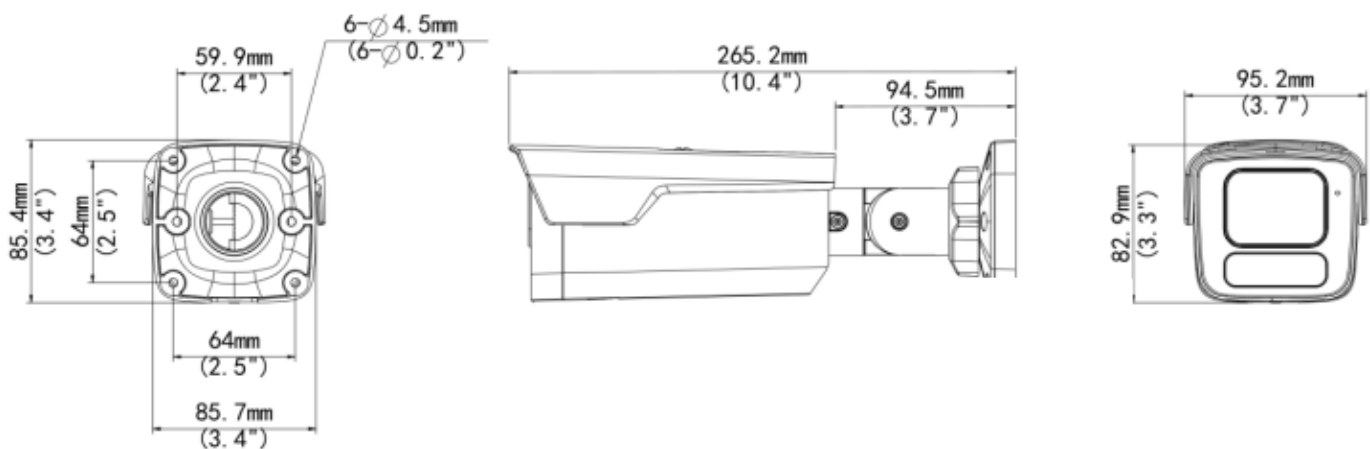

Interface	Description
Audio I/O	1 Input: impedance 35 kΩ, amplitude 2 V [p-p], 1 Output: impedance 600 Ω, amplitude 2 V [p-p]
Alarm I/O	1/1
Serial Port	N/A
Built-in Mic	Support
Built-in Speaker	N/A
Network	1 x RJ45 10M/100M Base-TX Ethernet
Certification	Description
EMC	CE-EMC (EN 55032, EN 61000-3-3, EN IEC 61000-3-2, EN 50130) FCC (FCC 47 CFR part15 B)
Safety	CE LVD (EN 62368-1); UL/CUL (UL 62368-1, CAN/CSA C22.2 No. 62368-1)
Environment	CE-RoHS (2011/65/EU;(EU)2015/863); WEEE (2012/19/EU)
Protection	IP67 (IEC 60529); IK10 (IEC 62262)
General	Description
Power	DC 12V±25%, PoE (IEEE 802.3af); Power consumption: Max 6.0W
Power Interface	Ø 5.5mm coaxial power plug
Dimensions	265.2 × 95.2 × 82.9mm (10.4" × 3.7" × 3.3") (L x W x H)
Weight	0.93 kg (2.05 lb)
Material	Metal + Plastic
Environment	-30 °C ~ 60 °C (-22 °F ~ 140 °F), Humidity: ≤95% RH (non-condensing)
Surge Protection	4KV
Reset Button	Support

Dimensions

Accessories

See Camera Accessories Guide

Uniview Technology / 850 Freepoint Pkwy, Ste. 100, Coppell, TX 75019

Toll Free: 888-288-7644 / Main 972-459-8645 / Fax 972-459-8661

©2025 uniview tec All rights reserved. Specifications and Design are subject to change without notice.

UVT70720925-01