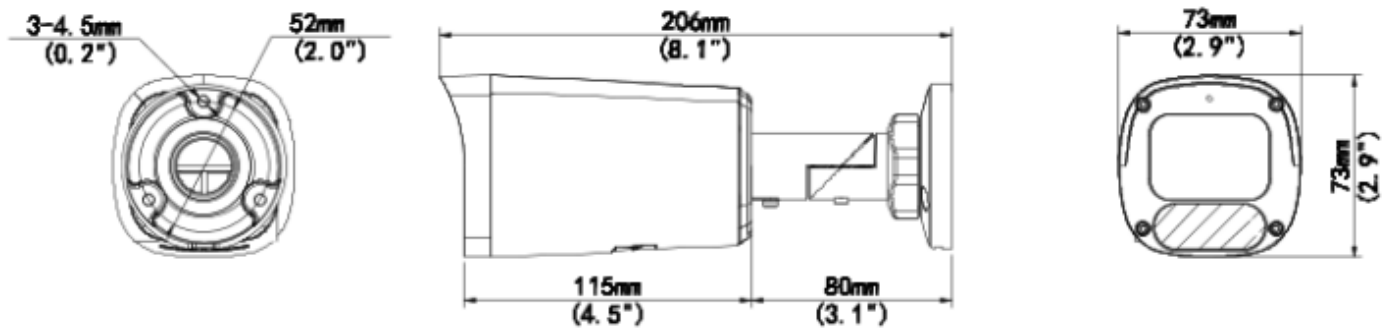

## Specifications

Camera	Description
Max Resolution	8MP
Sensor	1/1.8" CMOS
Min. Illumination	Color : 0.0003 lux (F1.0, AGC ON)
Shutter	Auto/Manual, 1 ~ 1/100000s
Adjustment Angle	Pan: 0° ~ 360°, Tilt: 0° ~ 90°, Rotate: 0° ~ 360°
S/N	>52dB
WDR	120dB
Lens	Description
Focal Length	2.8mm
Iris Type	Fixed
Iris	F1.0
Field of View (H)	111.0°
Field of View (V)	63.0°
Field of View (D)	131.0°
DORI	Description
DORI Distance(Detect)	63.0m (206.7ft)
DORI Distance(Observe)	25.2m (82.7ft)
DORI Distance(Recognize)	12.6m (41.3ft)
DORI Distance(Identify)	6.3m (20.7ft)
Illuminator	Description
Illumination Distance(Warm Light)	30m (98ft)
Light On/Off Control	Auto/Manual
Video	Description
Video Compression	H.265; H.264; MJPEG
H.264 Code Profile	Baseline profile, Main profile, High profile
Frame Rate	<p><u>Main Stream</u>: 4MP (2560*1440) @30fps; 1080P @30fps; 720P @30fps; D1 (720*576) @30fps; 640*360 @30fps; 2CIF (704*288) @30fps; CIF (352*288) @30fps;</p> <p><u>Sub Stream</u>: 1080P @30fps; 720P @30fps; D1 (720*576) @30fps; 640*360 @30fps; 2CIF (704*288) @30fps; CIF (352*288) @30fps;</p>
Video Bit Rate	128 Kbps ~ 6144 Kbps
U-code	Support
OSD; Privacy Mask	Up to 4
ROI	Up to 8
Video Stream	Dual Streams
Image	Description

Certification	Description
EMC	CE-EMC (EN 55032, EN 61000-3-3, EN IEC 61000-3-2, EN 55035) FCC (FCC 47 CFR part15 B)
Safety	CE LVD (EN 62368-1); UL/CUL (UL 62368-1, CAN/CSA C22.2 No. 62368-1)
Environment	CE-RoHS (2011/65/EU;(EU)2015/863); WEEE (2012/19/EU)
Protection	IP67 (IEC 60529); IK10 (IEC 62262)
General	Description
Power	DC 12V±25%, PoE (IEEE 802.3af); Power consumption: Max 3.9W
Power Interface	Ø 5.5mm coaxial power plug
Dimensions	206 × 73 × 73mm (8.1" × 2.9" × 2.9")
Weight	0.48kg(1.06lb)
Material	Metal
Environment	-30 °C ~ 60 °C (-22 °F ~ 140 °F), Humidity: ≤95% RH (non-condensing)
Surge Protection	4KV
Reset Button	Support

## Dimensions