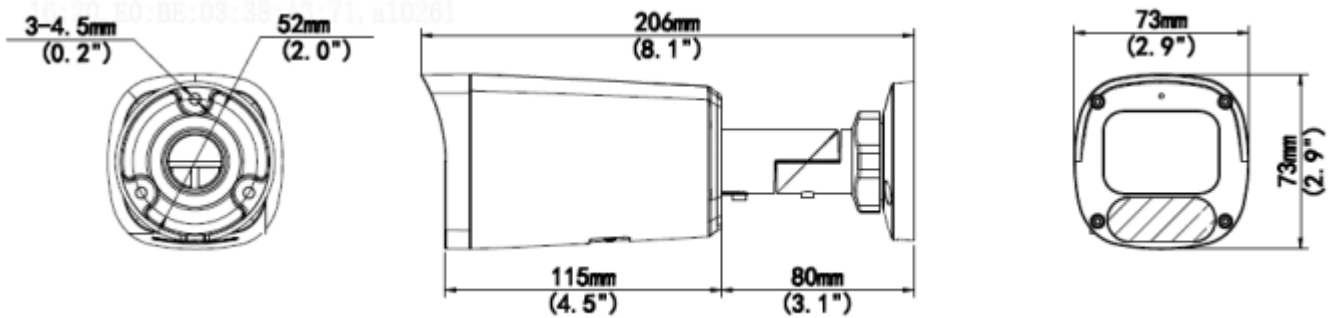

Power Interface	Ø 5.5mm coaxial power plug
Dimensions	206 × 73 × 73mm (8.1" × 2.9" × 2.9")
Weight	0.48kg(1.06lb)
Material	Graphene + Metal
Environment	-30 °C ~ 60 °C (-22 °F ~ 140 °F), Humidity: ≤95% RH (non-condensing)
Surge Protection	4KV
Reset Button	Support

Dimensions

Accessories

See Camera Accessories Guide