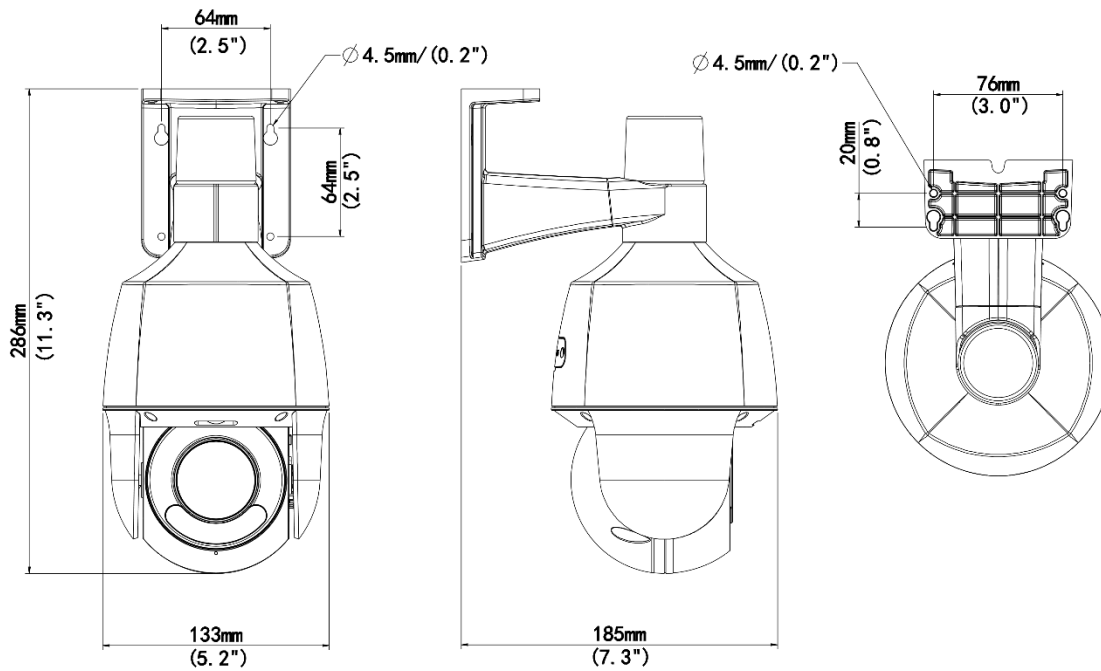

## ***IPCSDWI45X***

- > Fully Adheres to National Defense Authorization Act (NDA) Guidelines
- > Support Wise-ISP technology, deeply optimizing color, detail, and smear effects in extremely low-light scenes
- > Super-Efficient H.265 Video Compression for Drastically Reduced Bandwidth and Storage
- > 2880\* 1620@30fps in the main stream, 16:9 aspect ratio
- > Smart Intrusion prevention, support false alarm filtering, Cross Line Detection, Intrusion Detection
- > Up to 120 dB WDR (Wide Dynamic Range)
- > Two-way Audio, Built in Mic and Speaker
- > 40 m (131.23 ft) warm light distance
- > DC12V or PoE (IEEE 802.3at) power supply
- > Built-in Micro-SD Card Slot enables local storage up to 512GB and ANR
- > IP66 Weather Resistant Housing and Optional Mounts Available

## Dimensions