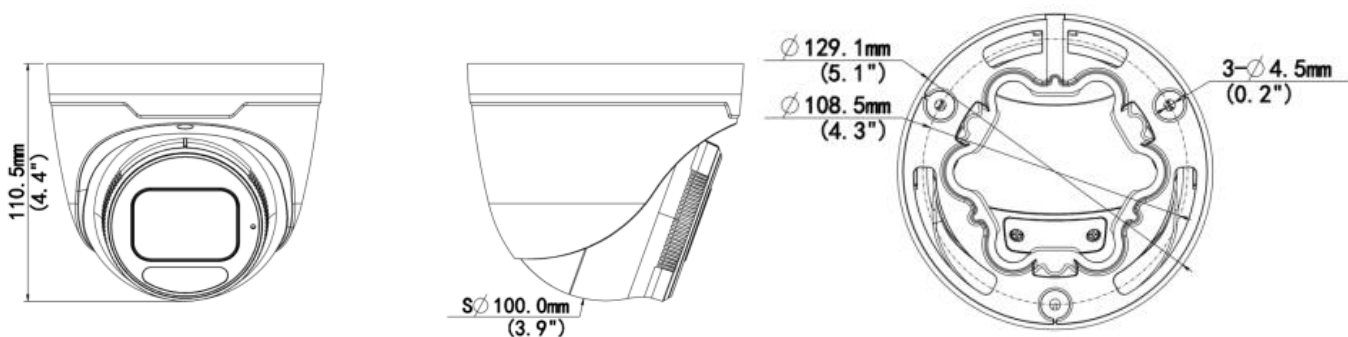

Interface	Description
Audio I/O	1 Input: impedance 35 kΩ, amplitude 2 V [p-p], 1 Output: impedance 600 Ω, amplitude 2 V [p-p]
Alarm I/O	1/1
Serial Port	N/A
Built-in Mic	Support
Built-in Speaker	N/A
Network	1 x RJ45 10M/100M Base-TX Ethernet
Certification	Description
EMC	CE-EMC (EN 55032, EN 61000-3-3, EN IEC 61000-3-2, EN 50130) FCC (FCC 47 CFR part15 B)
Safety	CE LVD (EN 62368-1); UL/CUL (UL 62368-1, CAN/CSA C22.2 No. 62368-1)
Environment	CE-RoHS (2011/65/EU, (EU)2015/863); WEEE (2012/19/EU)
Protection	IP67 (IEC 60529); IK10 (IEC 62262)
General	Description
Power	DC 12V$\pm$25%, PoE (IEEE 802.3af); Power consumption: Max 6.0W
Power Interface	$\varnothing$ 5.5mm coaxial power plug
Dimensions	$\varnothing$129x110mm ($\varnothing$5.1" x 4.3")
Weight	0.69kg(1.52lb)
Material	Metal
Environment	-30 $^{\circ}$C ~ 60 $^{\circ}$C (-22 $^{\circ}$F ~ 140 $^{\circ}$F), Humidity: $\leq$95% RH (non-condensing)
Surge Protection	4KV
Reset Button	Support

Dimensions

Accessories

See Camera Accessories Guide