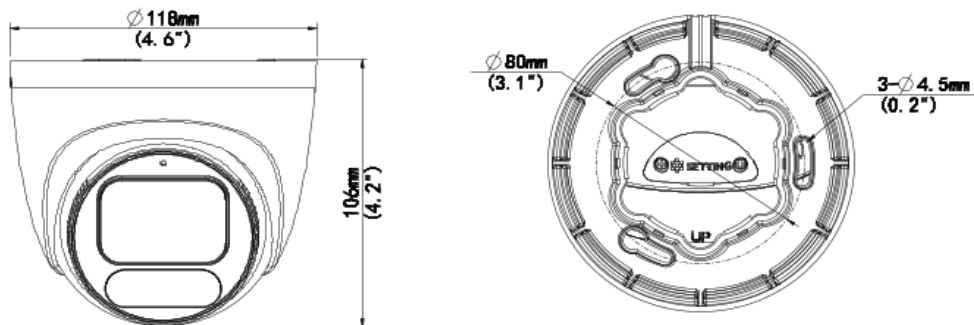

www.univiewtechnology.com

Specifications

Camera	Description
Max Resolution	8MP
Sensor	1/1.8" CMOS
Min. Illumination	Color : 0.0003 lux (F1.0, AGC ON)
Shutter	Auto/Manual, 1 ~ 1/100000s
Adjustment Angle	Pan: 0° ~ 360°, Tilt: 0° ~ 90°, Rotate: 0° ~ 360°
S/N	>52dB
WDR	120dB
Lens	Description
Focal Length	2.8mm
Iris Type	Fixed
Iris	F1.0
Field of View (H)	111.0°
Field of View (V)	63.0°
Field of View (D)	131.0°
DORI	Description
DORI Distance(Detect)	63.0m(206.7ft)
DORI Distance(Observe)	25.2(82.7ft)
DORI Distance(Recognize)	12.6(41.3ft)
DORI Distance(Identify)	6.3(20.7ft)
Illuminator	Description
Illumination Distance(Warm Light)	30m (98.4ft)
Light On/Off Control	Auto/Manual
Video	Description
Video Compression	H.265; H.264; MJPEG
H.264 Code Profile	Baseline profile, Main profile, High profile
Frame Rate	<u>Main Stream</u> : 8MP (3840*2160) @20fps; 5MP (3072*1728) @30fps; 4MP (2560*1440) @30fps; 1080P @30fps; 720P @30fps; <u>Sub Stream</u> : 1080P @30fps; 720P @30fps; D1 (720*576) @30fps; 640*360 @30fps; 2CIF (704*288) @30fps; CIF (352*288) @30fps;
Video Bit Rate	128 Kbps ~ 6144 Kbps
U-code	Support
OSD; Privacy Mask	Up to 4
ROI	Up to 8 areas
Video Stream	Dual Streams
Image	Description

Built-in Speaker	N/A
WIFI	N/A
Network	1 x RJ45 10M/100M Base-TX Ethernet
Video Output	N/A
Certification	Description
EMC	CE-EMC (EN 55032, EN 61000-3-3, EN IEC 61000-3-2, EN 55035) FCC (FCC 47 CFR part15 B)
Safety	CE LVD (EN 62368-1); UL/CUL (UL 62368-1, CAN/CSA C22.2 No. 62368-1)
Environment	CE-RoHS (2011/65/EU;(EU)2015/863); WEEE (2012/19/EU)
Protection	IP67 (IEC 60529)
General	Description
Power	DC 12V±25%, PoE (IEEE 802.3af); Power consumption: Max 3.9W
Power Interface	Ø 5.5mm coaxial power plug
Dimensions	Ø118x106mm (Ø4.6" x 4.2")
Weight	0.48kg(1.06lb)
Material	Metal + Plastic
Environment	-30 °C ~ 60 °C (-22 °F ~ 140 °F), Humidity: ≤95% RH (non-condensing)
Surge Protection	4KV
Reset Button	Support

Dimensions

Accessories

See Camera Accessories Guide