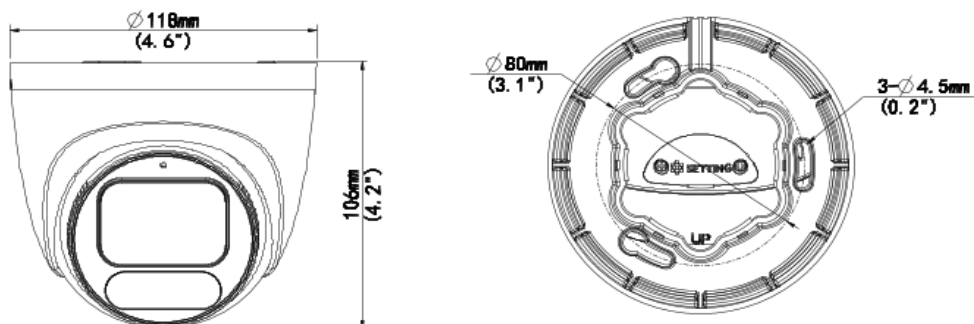

## Specifications

Camera	Description
Max Resolution	4MP
Sensor	1/1.8" CMOS
Min. Illumination	Color : 0.0003 lux (F1.0, AGC ON)
Shutter	Auto/Manual, 1 ~ 1/100000s
Adjustment Angle	Pan: 0° ~ 360°, Tilt: 0° ~ 75°, Rotate: 0° ~ 360°
S/N	>52dB
WDR	120dB
Lens	Description
Focal Length	2.8mm
Iris Type	Fixed
Iris	F1.0
Field of View (H)	110.4°
Field of View (V)	60.5°
Field of View (D)	115.2°
DORI	Description
DORI Distance(Lens)	2.8mm
DORI Distance(Detect)	43.4m(142.5.7ft)
DORI Distance(Observe)	17.4(57.0ft)
DORI Distance(Recognize)	8.7(28.5ft)
DORI Distance(Identify)	4.3(14.3ft)
Illuminator	Description
Illumination Distance (Warm Light)	30m
Light On/Off Control	Auto/Manual
Video	Description
Video Compression	H.265; H.264; MJPEG
H.264 Code Profile	Baseline profile, Main profile, High profile
Frame Rate	Main: 4MP (2688*1520) @25fps; 4MP (2560*1440) @25fps; 3MP (2304*1296) @30fps; 1080P (1920*1080) @30fps; Sub: 720P (1280*720) @30fps; D1 (720*576) @30fps; 640*360 @30fps
Video Bit Rate	128 Kbps ~ 6144 Kbps
U-code	Support
OSD; Privacy Mask	Up to 4
ROI	Up to 8 areas
Video Stream	Dual Streams
Image	Description
White Balance	Auto; Outdoor; Fine Tune; Sodium Lamp; Locked; Auto2

Built-in Speaker	N/A
WIFI	N/A
Network	1 x RJ45 10M/100M Base-TX Ethernet
Video Output	N/A
<b>Certification</b>	<b>Description</b>
EMC	CE-EMC (EN 55032, EN 61000-3-3, EN IEC 61000-3-2, EN 55035) FCC (FCC 47 CFR part15 B)
Safety	CE LVD (EN 62368-1); UL/CUL (UL 62368-1, CAN/CSA C22.2 No. 62368-1)
Environment	CE-RoHS (2011/65/EU;(EU)2015/863); WEEE (2012/19/EU)
Protection	IP67 (IEC 60529)
<b>General</b>	<b>Description</b>
Power	DC 12V±25%, PoE (IEEE 802.3af); Power consumption: Max 2.8W
Power Interface	Ø 5.5mm coaxial power plug
Dimensions	Ø118x106mm (Ø4.6" x 4.2")
Weight	0.48kg(1.06lb)
Material	Metal + Plastic
Environment	-30 °C ~ 60 °C (-22 °F ~ 140 °F), Humidity: ≤95% RH (non-condensing)
Surge Protection	4KV
Reset Button	Support

## Dimensions